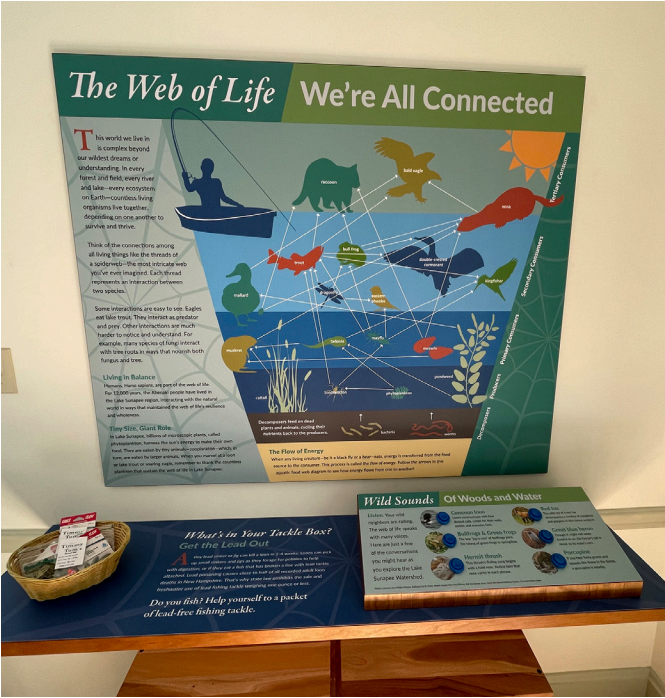

# CASE STUDY

## Visitor Center Interpretive Signage

One successful project often leads to another. The Lake Sunapee Protection Association (LSPA) heard about MajaDesign from another client, the Loon Preservation Committee out of Moultonborough, NH. LSPA had just completed renovations on a beautiful lakeside visitor center, and wanted interpretive panels to inform visitors about lake ecology and the role LSPA plays in monitoring and protecting watershed health. MajaDesign developed an interpretive plan outlining recommendations for two exhibit rooms and associated hallways, restrooms, and classrooms, then developed all interpretive panels for both 2-D and 3-D displays.