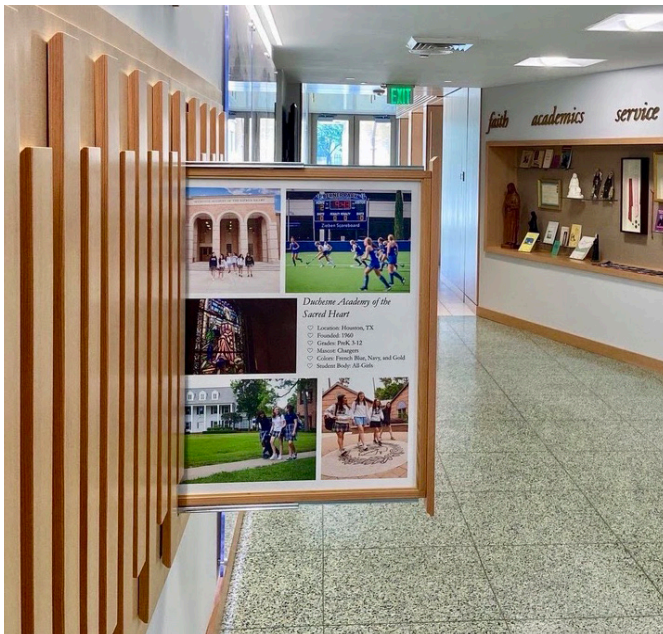

Academy of the Sacred Heart

Location: New Orleans, LA

Designer: Gould Evans

Fabricator: ASI- New Orleans

The Academy of the Sacred Heart is an all-girls, independent, Catholic school in New Orleans, Louisiana. Founded in 1867, it is located in the Catholic Archdiocese of New Orleans and is part of the Network of Sacred Heart Schools, an international organization with more than 150+ schools worldwide.

The Academy of the Sacred Heart recently completed a major renovation to its Mater Campus. The Mater Campus has educational space for children from age one through fourth grade. This project included the addition and renovation of the entrance, new courtyard space, seating areas, vestibule, and the Bob and Jeri Nims Fine Arts Center. ASI - New Orleans was brought on the design team early to discuss branding opportunities. The designers at Gould Evans proposed an intricate History Wall that highlighted the presence of the Sacred Heart network around the world.

This unique project includes pull out HPL panels incorporated into millwork that invite students and visitors to interact with and learn about the global network of schools and religious institutions. The map to the right of the millwork serves as a legend showing each Sacred Heart location around the world. ASI - New Orleans remained in close contact with the other contractors to coordinate the design, fabrication, and installation of the system.