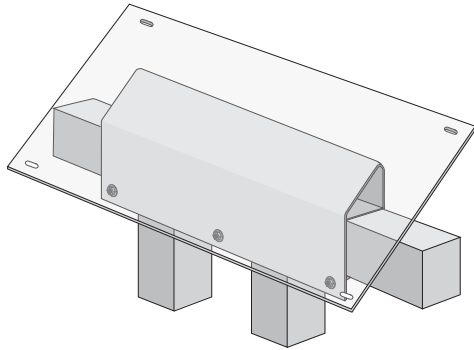

Rail Mount

All Aluminum Construction

FRONT VIEW