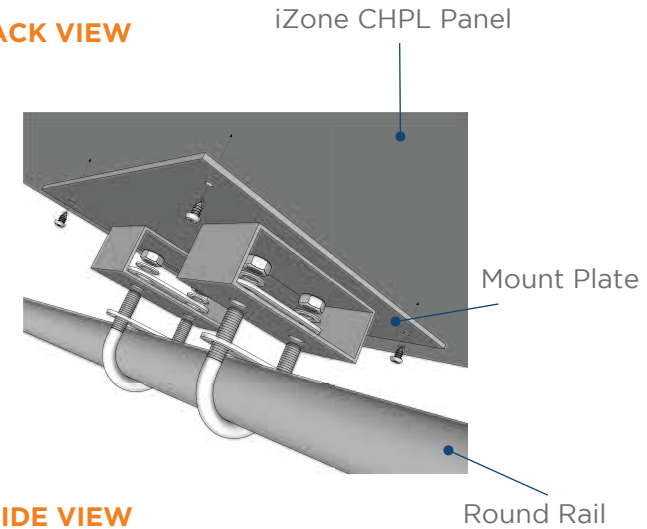

BACK VIEW

SIDE VIEW