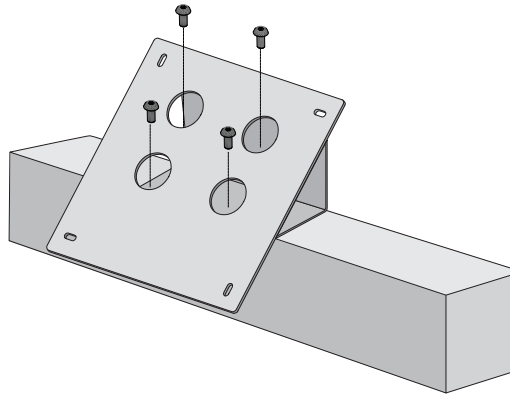

- > **For flat or slanted wood railing**
- > **Large holes** in face plate to access the mounting holes in the heel
- > **Mount plate size determined by panel size.**

**Round Metal Railing Mount** - Round Rails

# Rail Mount

All Aluminum Construction

**FRONT VIEW**

**BACK VIEW**

**Thru Rail Mount - Square or Rectangle Metal Rails**

**FRONT VIEW**

**BACK VIEW**

**Heel Mount - Wooden Rails**

**BACK VIEW**

**SIDE VIEW**

**Round Metal Railing Mount - Round Rails**

**Toll Free** 888.464.9663  
**Local** 254.778.0722  
**Fax** 254.778.0938  
**Email** [info@izoneimaging.com](mailto:info@izoneimaging.com)