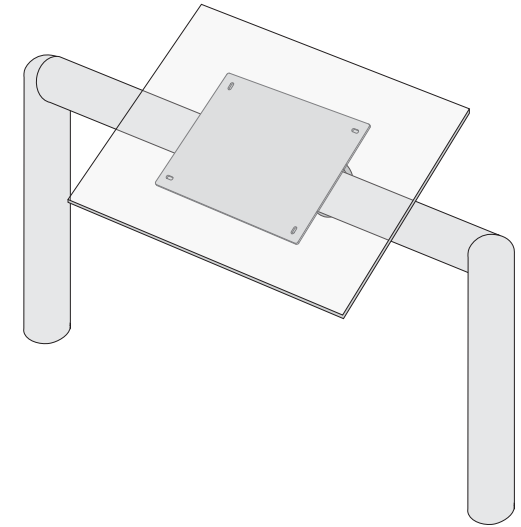

## All Aluminum Construction

**Thru Rail Mount** - Square or Rectangle Metal Rails

- > **For square & rectangle rails fences**
- > **Hardware** installs under the main run of the railing.

**Heel Mount** - Wooden Rails

- > **For flat or slanted wood railing**
- > **Large holes** in face plate to access the mounting holes in the heel
- > **Mount plate size determined by panel size.**

**Round Metal Railing Mount** - Round Rails

- > **For round railings**
- > **2 clamps** needed per rail
- > **Standard Mount Plates**
  - ✓ 6" x 6"    ✓ 12" x 18"    ✓ 10" x 10"
  - ✓ 12" x 12"    ✓ 16" x 20"

**Toll Free** 888.464.9663  
**Local** 254.778.0722  
**Fax** 254.778.0938  
**Email** info@izoneimaging.com