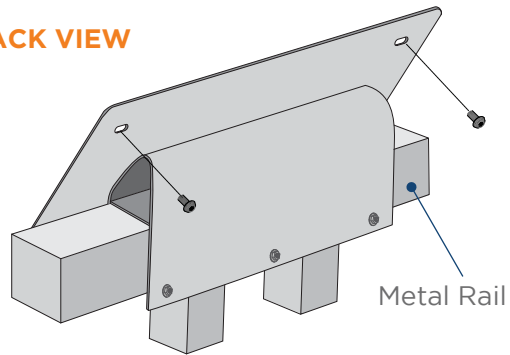

- > **For flat or slanted wood railing**
- > **Large holes** in face plate to access the mounting holes in the heel
- > **Mount plate size determined by panel size.**

**Round Metal Railing Mount** - Round Rails

- > **For round railings**
- > **2 clamps** needed per rail
- > **Standard Mount Plates**
  - ✓ 6" x 6"    ✓ 12" x 18"    ✓ 10" x 10"
  - ✓ 12" x 12"    ✓ 16" x 20"

**Toll Free** 888.464.9663  
**Local** 254.778.0722  
**Fax** 254.778.0938  
**Email** info@izoneimaging.com

# Rail Mount

All Aluminum Construction

**FRONT VIEW**

**BACK VIEW**

**Thru Rail Mount - Square or Rectangle Metal Rails**

**FRONT VIEW**

**BACK VIEW**

**Heel Mount - Wooden Rails**