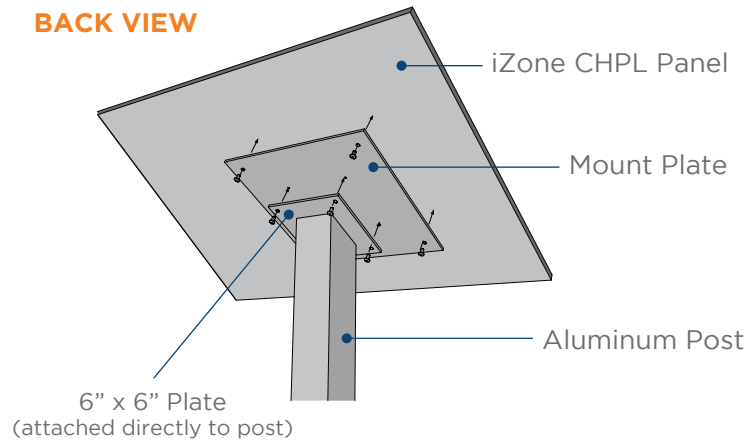

Single Pedestal

In-Ground Mount and Surface Mount All Aluminum Construction

> Standard Posts

3" x 3" post

In-Ground Mount: 60" long

Surface Mount: 44.5" long

* Custom post lengths available

* Standard and custom color options available

> Standard Mount Plates

✓ 6" x 6"

✓ 12" x 18"

✓ 12" x 12"

✓ 16" x 20"

> 45° or 30° Mount Options

> Basic and Deluxe Surface Mount Options

* Post length is determined by panel height, installation height and burial depth

Toll Free 888.464.9663
Local 254.778.0722
Fax 254.778.0938
Email info@izoneimaging.com

izoneimaging.com

Single Pedestal

In-Ground Mount and Surface Mount
All Aluminum Construction

BACK VIEW

SIDE VIEW

> Post Mounting Options