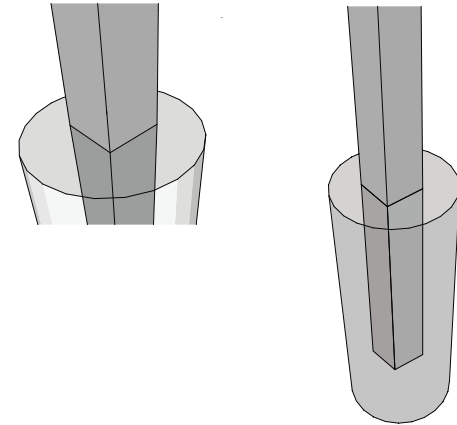

Single Pedestal

In-Ground Mount and Surface Mount All Aluminum Construction

> Standard Posts

3" x 3" post

In-Ground Mount: 60" long

Surface Mount: 44.5" long

* Custom post lengths available

* Standard and custom color options available

> Standard Mount Plates

✓ 6" x 6"

✓ 12" x 18"

✓ 12" x 12"

✓ 16" x 20"

> 45° or 30° Mount Options

> Basic and Deluxe Surface Mount Options

* Post length is determined by panel height, installation height and burial depth

Toll Free 888.464.9663
Local 254.778.0722
Fax 254.778.0938
Email info@izoneimaging.com

izoneimaging.com

Single Pedestal

In-Ground Mount and Surface Mount
All Aluminum Construction

BACK VIEW

SIDE VIEW

> Post Mounting Options

Surface Mount

In-Ground Mount

Deluxe Surface Mount

Toll Free 888.464.9663
Local 254.778.0722
Fax 254.778.0938
Email info@izoneimaging.com

izoneimaging.com

Single Pedestal

In-Ground Mount and Surface Mount
All Aluminum Construction