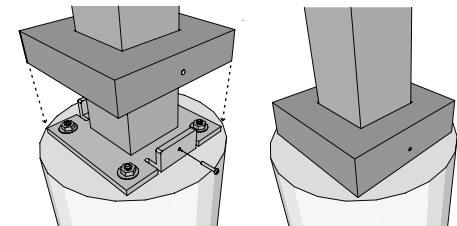

Single Pedestal

In-Ground Mount and Surface Mount All Aluminum Construction

> Standard Posts

3" x 3" post

In-Ground Mount: 60" long

Surface Mount: 44.5" long

* Custom post lengths available

* Standard and custom color options available

> Standard Mount Plates

✓ 6" x 6"

✓ 12" x 18"

✓ 12" x 12"

✓ 16" x 20"

> 45° or 30° Mount Options

> Basic and Deluxe Surface Mount Options

* Post length is determined by panel height, installation height and burial depth

Toll Free 888.464.9663
Local 254.778.0722
Fax 254.778.0938
Email info@izoneimaging.com

izoneimaging.com

Single Pedestal

In-Ground Mount and Surface Mount
All Aluminum Construction

BACK VIEW

SIDE VIEW

> Post Mounting Options

Surface Mount

In-Ground Mount

Deluxe Surface Mount

Toll Free 888.464.9663
Local 254.778.0722
Fax 254.778.0938
Email info@izoneimaging.com

izoneimaging.com

Single Pedestal

In-Ground Mount and Surface Mount
All Aluminum Construction