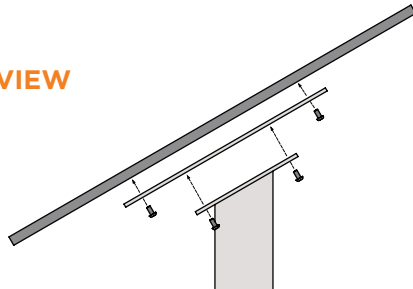

> Standard Mount Plates

✓ 6" x 6"

✓ 12" x 18"

✓ 12" x 12"

✓ 16" x 20"

> 45° or 30° Mount Options

> Basic and Deluxe Surface Mount Options

* Post length is determined by panel height, installation height and burial depth

Toll Free 888.464.9663
Local 254.778.0722
Fax 254.778.0938
Email info@izoneimaging.com

izoneimaging.com

Single Pedestal

In-Ground Mount and Surface Mount
All Aluminum Construction

BACK VIEW

SIDE VIEW

> Post Mounting Options