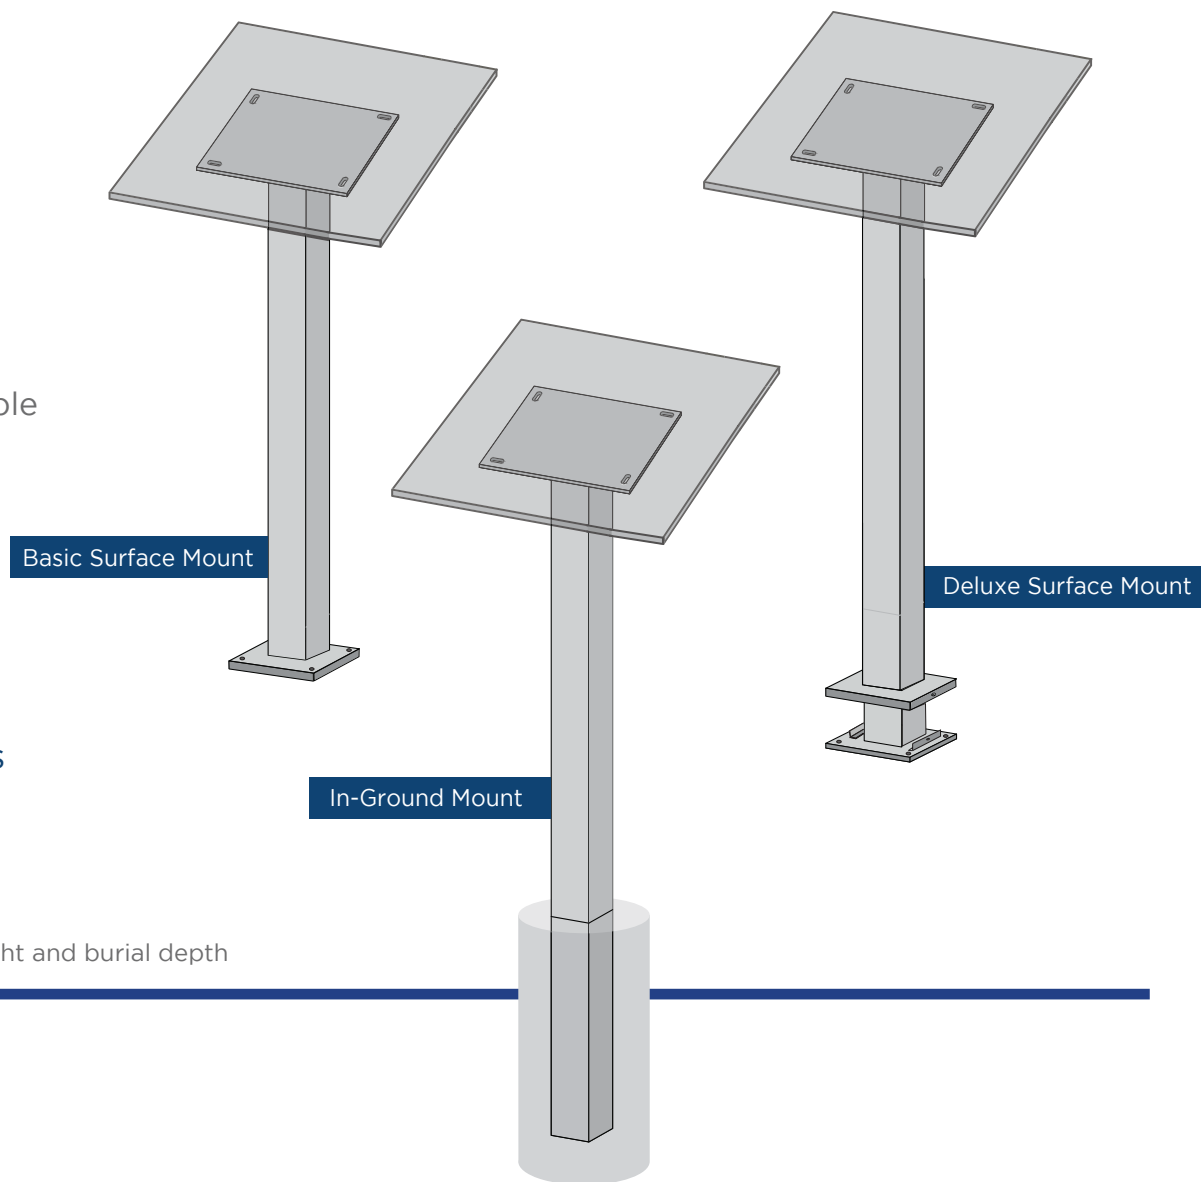

Single Pedestal

In-Ground Mount and Surface Mount All Aluminum Construction

> Standard Posts

3" x 3" post

In-Ground Mount: 60" long

Surface Mount: 44.5" long

* Custom post lengths available

* Standard and custom color options available

> Standard Mount Plates

✓ 6" x 6"

✓ 12" x 18"

✓ 12" x 12"

✓ 16" x 20"

> 45° or 30° Mount Options

> Basic and Deluxe Surface Mount Options

* Post length is determined by panel height, installation height and burial depth

Toll Free 888.464.9663
Local 254.778.0722
Fax 254.778.0938
Email info@izoneimaging.com

izoneimaging.com

Single Pedestal

In-Ground Mount and Surface Mount
All Aluminum Construction

BACK VIEW

SIDE VIEW

> Post Mounting Options

Surface Mount

In-Ground Mount

Deluxe Surface Mount

Toll Free 888.464.9663
Local 254.778.0722
Fax 254.778.0938
Email info@izoneimaging.com

izoneimaging.com

Single Pedestal

In-Ground Mount and Surface Mount
All Aluminum Construction