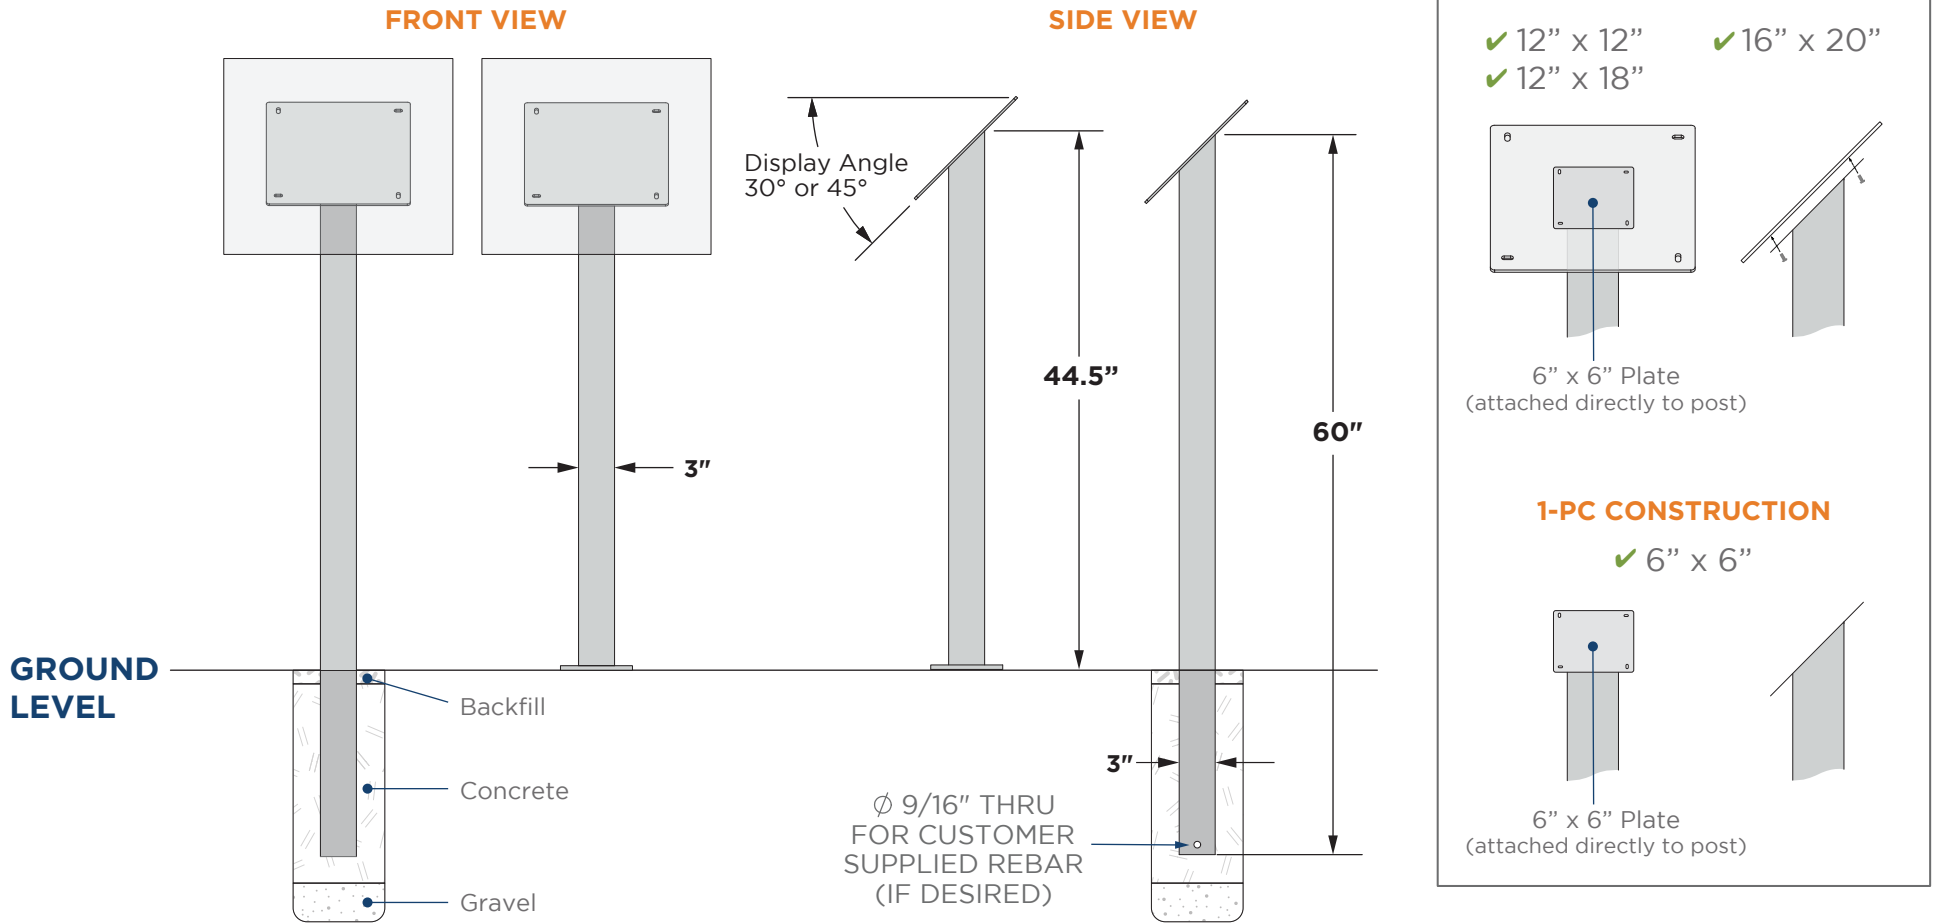

Single Pedestal

In-Ground Mount and Surface Mount
All Aluminum Construction

Project details pertaining to below grade installation depths, ADA requirements, wind loads, or other specifications, should be discussed with your Sales Representative at estimating.

Toll Free 888.464.9663
Local 254.778.0722
Fax 254.778.0938
Email info@izoneimaging.com

izoneimaging.com