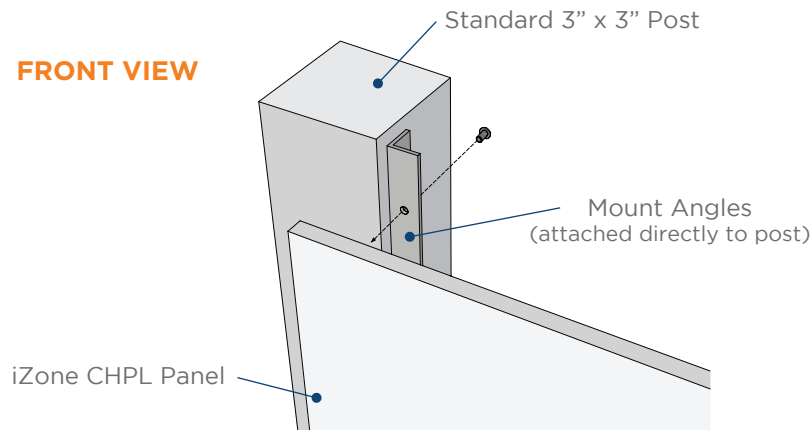

Cantilever Pedestal - Bracketed

In-Ground Mount and Surface Mount
All Aluminum Construction

FRONT VIEW