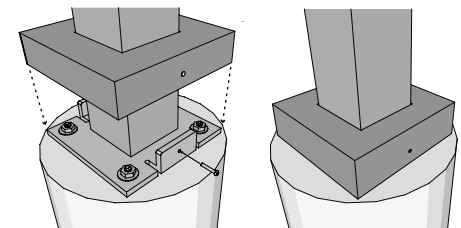

* Custom post lengths available

* Standard and custom color options available

> Standard panel height 24"

> Panel will be flush with top of the posts

> Panel attaches to welded mount angles

Length of mount angle and post arm varies by panel height.

* Post length is determined by panel height, installation height and burial depth

Toll Free 888.464.9663
Local 254.778.0722
Fax 254.778.0938
Email info@izoneimaging.com

izoneimaging.com

Cantilever Pedestal - Bracketed

In-Ground Mount and Surface Mount
All Aluminum Construction

FRONT VIEW

REAR VIEW

> Post Mounting Options

Surface Mount

In-Ground Mount

Deluxe Surface Mount

Toll Free 888.464.9663
Local 254.778.0722
Fax 254.778.0938
Email info@izoneimaging.com

izoneimaging.com

Cantilever Pedestal - Bracketed

In-Ground Mount and Surface Mount
All Aluminum Construction

Project details pertaining to below grade installation depths, ADA requirements, wind loads, or other specifications, should be discussed with your Sales Representative at estimating.