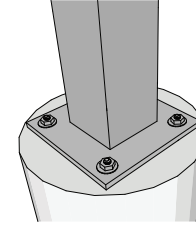

* Custom post lengths available

* Standard and custom color options available

> Standard panel height 24"

> Panel will be flush with top of the posts

> Panel attaches to welded mount angles

Length of mount angle and post arm varies by panel height.

* Post length is determined by panel height, installation height and burial depth

Toll Free 888.464.9663
Local 254.778.0722
Fax 254.778.0938
Email info@izoneimaging.com

izoneimaging.com

Cantilever Pedestal - Bracketed

In-Ground Mount and Surface Mount
All Aluminum Construction

FRONT VIEW

REAR VIEW

> Post Mounting Options

Surface Mount

In-Ground Mount

Deluxe Surface Mount

Toll Free 888.464.9663
Local 254.778.0722
Fax 254.778.0938
Email info@izoneimaging.com

izoneimaging.com

Cantilever Pedestal - Bracketed

In-Ground Mount and Surface Mount
All Aluminum Construction

Project details pertaining to below grade installation depths, ADA requirements, wind loads, or other specifications, should be discussed with your Sales Representative at estimating.