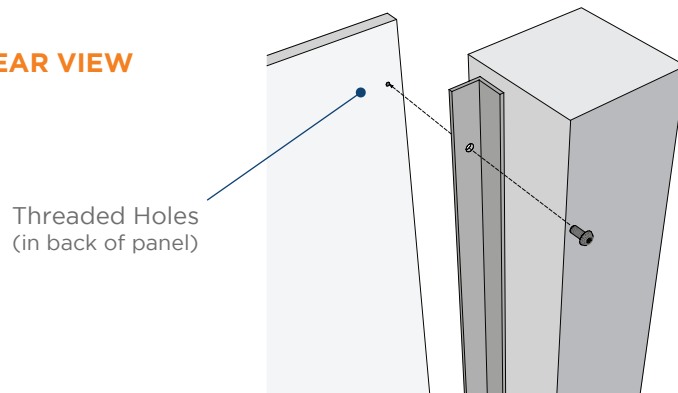

* Custom post lengths available

* Standard and custom color options available

> Standard panel height 24"

> Panel will be flush with top of the posts

> Panel attaches to welded mount angles

Length of mount angle and post arm varies by panel height.

* Post length is determined by panel height, installation height and burial depth

Toll Free 888.464.9663
Local 254.778.0722
Fax 254.778.0938
Email info@izoneimaging.com

izoneimaging.com

Cantilever Pedestal - Bracketed

In-Ground Mount and Surface Mount
All Aluminum Construction

FRONT VIEW

REAR VIEW

> Post Mounting Options

Surface Mount

In-Ground Mount

Deluxe Surface Mount

Toll Free 888.464.9663
Local 254.778.0722
Fax 254.778.0938
Email info@izoneimaging.com