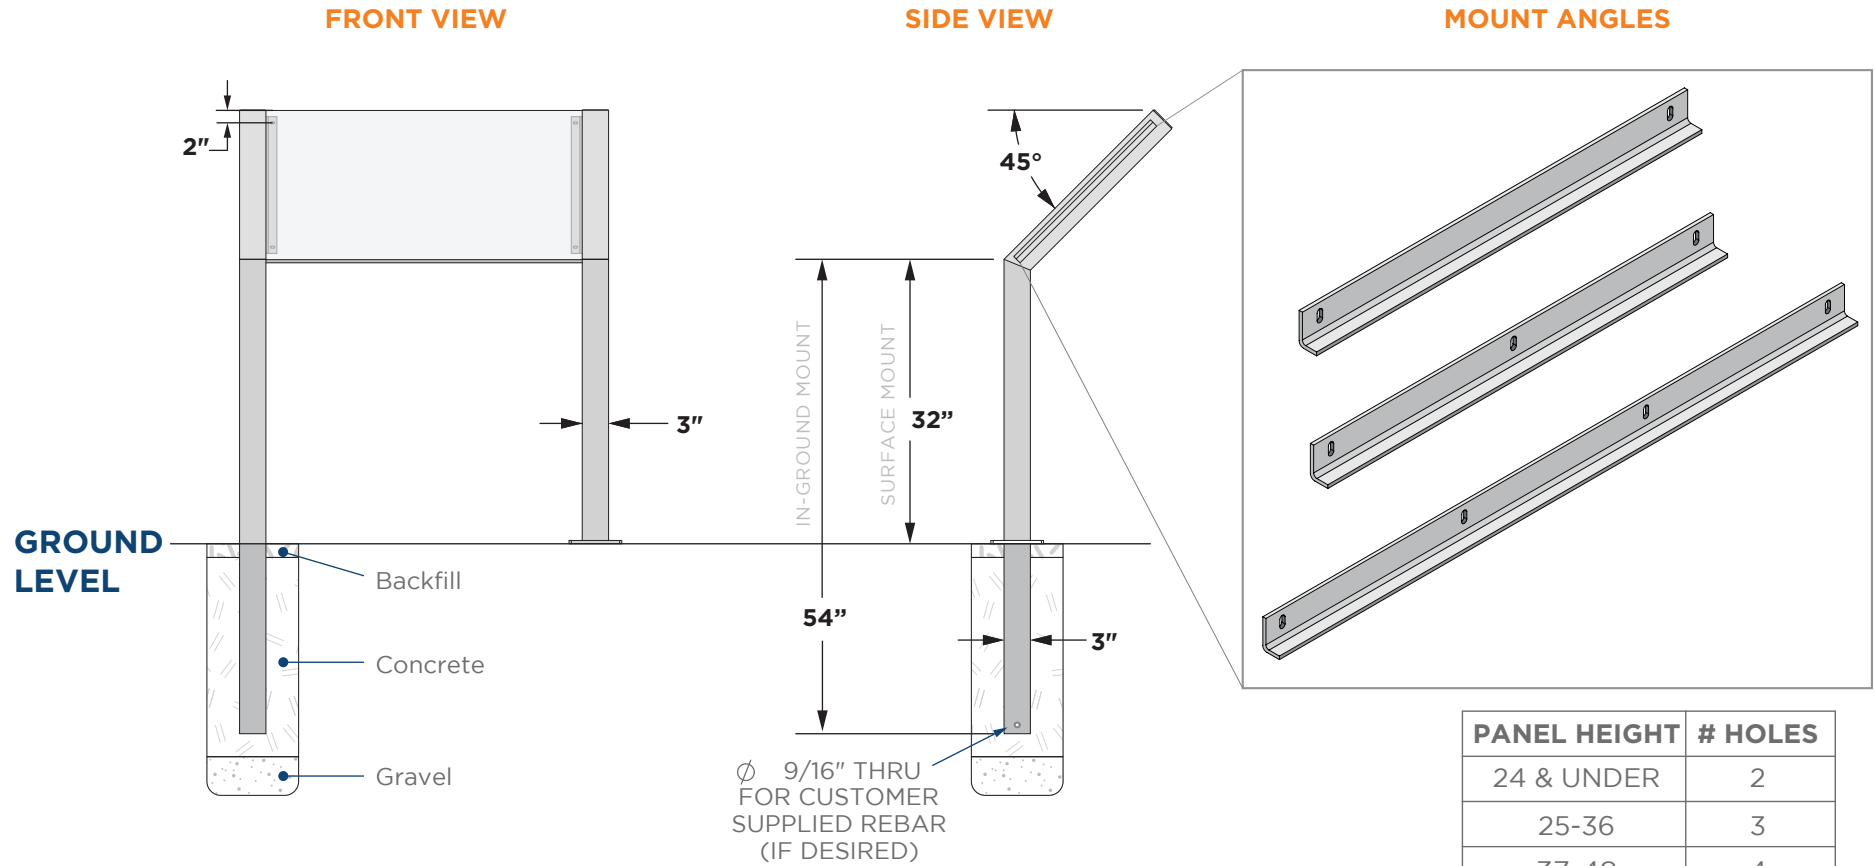

Cantilever Pedestal - Bracketed

In-Ground Mount and Surface Mount All Aluminum Construction

> Standard Posts 3" x 3"

In-Ground Mount: 54" long

Surface Mount: 32" long

Custom post sizes available:

- ✓ 2" x 3" ✓ 2" x 6" ✓ 4" x 4"
- ✓ 2" x 4" ✓ 3" x 5"

* Custom post lengths available

* Standard and custom color options available

> Standard panel height 24"

> Panel will be flush with top of the posts

> Panel attaches to welded mount angles

Length of mount angle and post arm varies by panel height.

izoneimaging.com

Cantilever Pedestal - Bracketed

In-Ground Mount and Surface Mount
All Aluminum Construction

Project details pertaining to below grade installation depths, ADA requirements, wind loads, or other specifications, should be discussed with your Sales Representative at estimating.