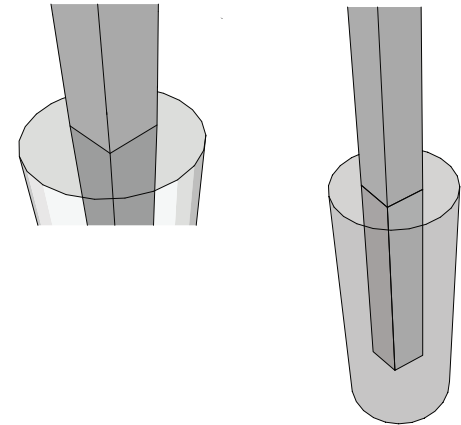

Cantilever Pedestal - Bracketed

In-Ground Mount and Surface Mount All Aluminum Construction

> Standard Posts 3" x 3"

In-Ground Mount: 54" long

Surface Mount: 32" long

Custom post sizes available:

- ✓ 2" x 3" ✓ 2" x 6" ✓ 4" x 4"
- ✓ 2" x 4" ✓ 3" x 5"

* Custom post lengths available

* Standard and custom color options available

> Standard panel height 24"

> Panel will be flush with top of the posts

> Panel attaches to welded mount angles

Length of mount angle and post arm varies by panel height.

In-Ground Mount and Surface Mount
All Aluminum Construction

FRONT VIEW

REAR VIEW

> Post Mounting Options

Surface Mount

In-Ground Mount

Deluxe Surface Mount

Toll Free 888.464.9663
Local 254.778.0722
Fax 254.778.0938
Email info@izoneimaging.com

izoneimaging.com

Cantilever Pedestal - Bracketed

In-Ground Mount and Surface Mount
All Aluminum Construction

Project details pertaining to below grade installation depths, ADA requirements, wind loads, or other specifications, should be discussed with your Sales Representative at estimating.