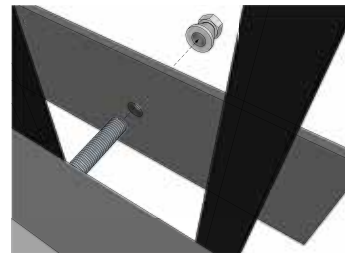

Wall Mount

All Aluminum Construction

- > **Panel is Flush to Wall**

Using T-Mount cleats nested into the CHPL Panel.

- > **Panel is Offset from Wall**

Using Z-Clips attached to the CHPL Panel.

- > **Custom Lengths**

Aluminum wall cleats are custom cut to fit.

Toll Free 888.464.9663
Local 254.778.0722
Fax 254.778.0938
Email info@izoneimaging.com

izoneimaging.com

Wall Mount

All Aluminum Construction

- > **Panel is Flush to Wall**

Using T-Mount cleats nested into the CHPL Panel.

- > **Panel is Offset from Wall**

Using Z-Clips attached to the CHPL Panel.

- > **Custom Lengths**

Aluminum wall cleats are custom cut to fit.

Custom and Stand-Off Wall Mount