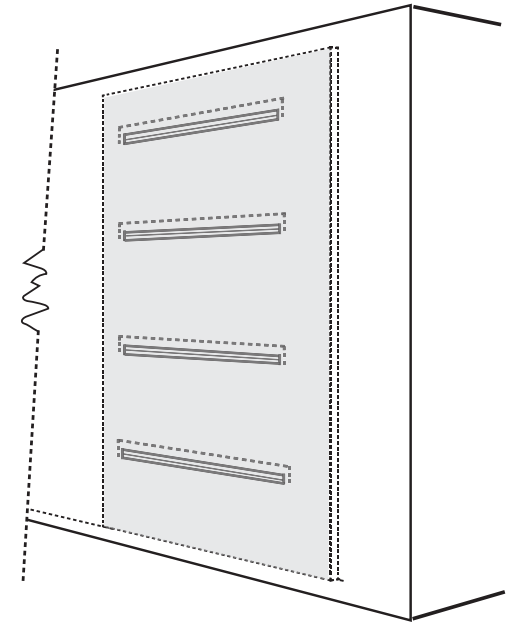

Wall Mount

All Aluminum Construction

- > **Panel is Flush to Wall**

Using T-Mount cleats nested into the CHPL Panel.

- > **Panel is Offset from Wall**

Using Z-Clips attached to the CHPL Panel.

- > **Custom Lengths**

Aluminum wall cleats are custom cut to fit.

Toll Free 888.464.9663
Local 254.778.0722
Fax 254.778.0938
Email info@izoneimaging.com

izoneimaging.com

Wall Mount

All Aluminum Construction

- > **Panel is Flush to Wall**

Using T-Mount cleats nested into the CHPL Panel.

- > **Panel is Offset from Wall**

Using Z-Clips attached to the CHPL Panel.

- > **Custom Lengths**

Aluminum wall cleats are custom cut to fit.

Custom and Stand-Off Wall Mount