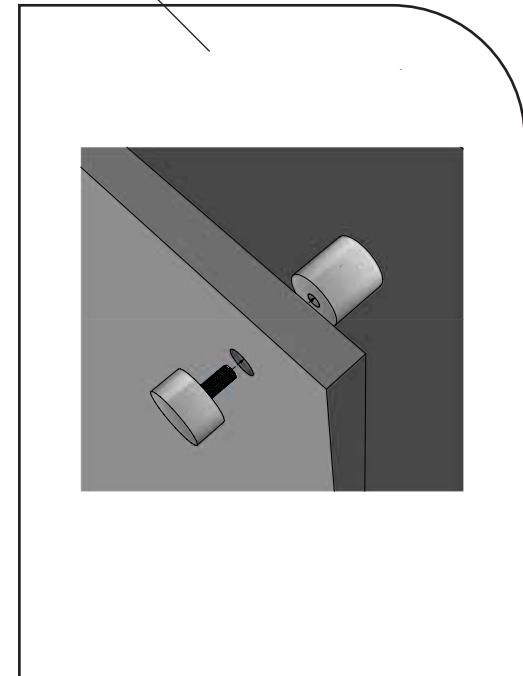

Wall Mount

All Aluminum Construction

- > **Panel is Flush to Wall**

Using T-Mount cleats nested into the CHPL Panel.

- > **Panel is Offset from Wall**

Using Z-Clips attached to the CHPL Panel.

- > **Custom Lengths**

Aluminum wall cleats are custom cut to fit.

Toll Free 888.464.9663
Local 254.778.0722
Fax 254.778.0938
Email info@izoneimaging.com

izoneimaging.com

Wall Mount

All Aluminum Construction

- > **Panel is Flush to Wall**

Using T-Mount cleats nested into the CHPL Panel.

- > **Panel is Offset from Wall**

Using Z-Clips attached to the CHPL Panel.

- > **Custom Lengths**

Aluminum wall cleats are custom cut to fit.

Custom and Stand-Off Wall Mount