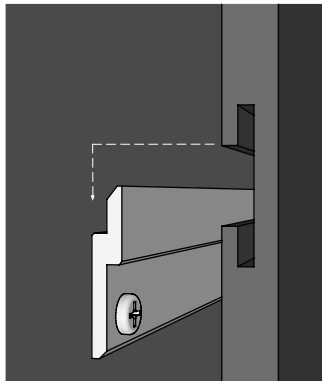

Wall Mount

All Aluminum Construction

- > **Panel is Flush to Wall**

Using T-Mount cleats nested into the CHPL Panel.

- > **Panel is Offset from Wall**

Using Z-Clips attached to the CHPL Panel.

- > **Custom Lengths**

Aluminum wall cleats are custom cut to fit.

Toll Free 888.464.9663
Local 254.778.0722
Fax 254.778.0938
Email info@izoneimaging.com

izoneimaging.com

Wall Mount

All Aluminum Construction

- > **Panel is Flush to Wall**

Using T-Mount cleats nested into the CHPL Panel.

- > **Panel is Offset from Wall**

Using Z-Clips attached to the CHPL Panel.

- > **Custom Lengths**

Aluminum wall cleats are custom cut to fit.

Custom and Stand-Off Wall Mount