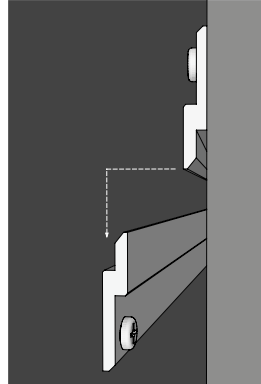

Wall Mount

All Aluminum Construction

- > **Panel is Flush to Wall**

Using T-Mount cleats nested into the CHPL Panel.

- > **Panel is Offset from Wall**

Using Z-Clips attached to the CHPL Panel.

- > **Custom Lengths**

Aluminum wall cleats are custom cut to fit.

Toll Free 888.464.9663
Local 254.778.0722
Fax 254.778.0938
Email info@izoneimaging.com

izoneimaging.com

Wall Mount

All Aluminum Construction

- > **Panel is Flush to Wall**

Using T-Mount cleats nested into the CHPL Panel.

- > **Panel is Offset from Wall**

Using Z-Clips attached to the CHPL Panel.

- > **Custom Lengths**

Aluminum wall cleats are custom cut to fit.

Custom and Stand-Off Wall Mount