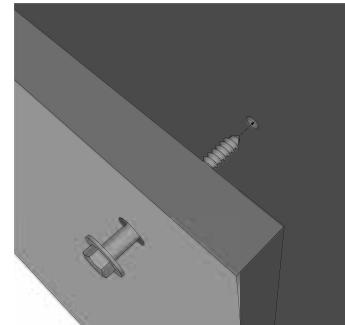

Wall Mount

All Aluminum Construction

- > **Panel is Flush to Wall**

Using T-Mount cleats nested into the CHPL Panel.

- > **Panel is Offset from Wall**

Using Z-Clips attached to the CHPL Panel.

- > **Custom Lengths**

Aluminum wall cleats are custom cut to fit.

Toll Free 888.464.9663
Local 254.778.0722
Fax 254.778.0938
Email info@izoneimaging.com

izoneimaging.com

Wall Mount

All Aluminum Construction

- > **Panel is Flush to Wall**

Using T-Mount cleats nested into the CHPL Panel.

- > **Panel is Offset from Wall**

Using Z-Clips attached to the CHPL Panel.

- > **Custom Lengths**

Aluminum wall cleats are custom cut to fit.

Custom and Stand-Off Wall Mount