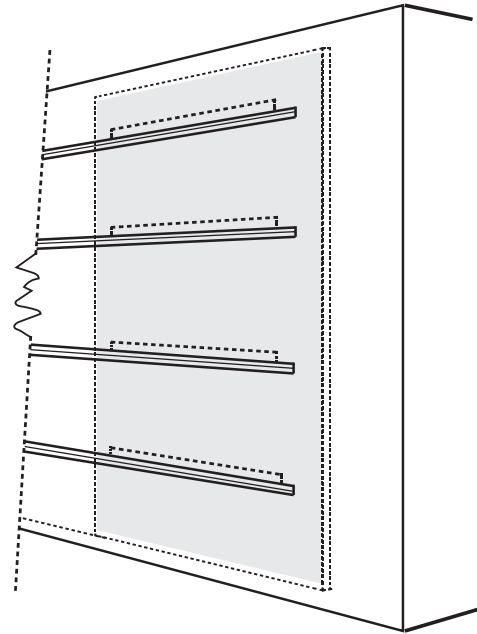

Wall Mount

All Aluminum Construction

- > **Panel is Flush to Wall**

Using T-Mount cleats nested into the CHPL Panel.

- > **Panel is Offset from Wall**

Using Z-Clips attached to the CHPL Panel.

- > **Custom Lengths**

Aluminum wall cleats are custom cut to fit.

Toll Free 888.464.9663
Local 254.778.0722
Fax 254.778.0938
Email info@izoneimaging.com

izoneimaging.com

Wall Mount

All Aluminum Construction

- > **Panel is Flush to Wall**

Using T-Mount cleats nested into the CHPL Panel.

- > **Panel is Offset from Wall**

Using Z-Clips attached to the CHPL Panel.

- > **Custom Lengths**

Aluminum wall cleats are custom cut to fit.

Custom and Stand-Off Wall Mount