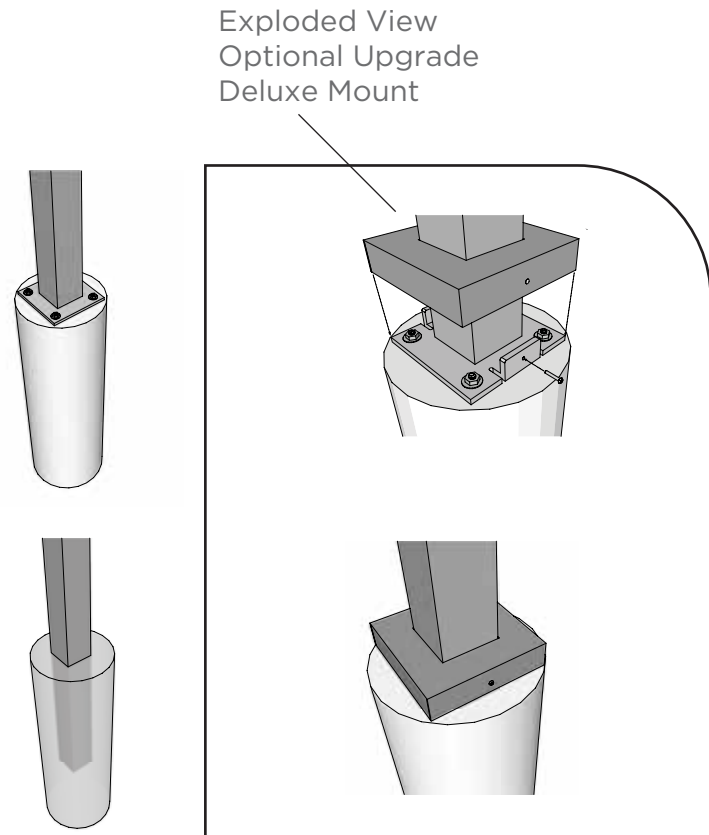

Single Upright Pedestal - Slotted

In-Ground Mount and Surface Mount All Aluminum Construction

- > **Panel can be Flush or Offset from top of posts**
2" x 4" Posts Standard 3" x 3"
or 2" x 6" also available
- > **Standard Post Lengths**
88" and 100" other lengths available
based upon panel height
- > **Panel attaches to aluminum bracket**
that slides into slotted post.

Toll Free 888.464.9663
Local 254.778.0722
Fax 254.778.0938
Email info@izoneimaging.com

izoneimaging.com

Single Upright Pedestal - Slotted

In-Ground Mount and Surface Mount
All Aluminum Construction

- > **Panel can be Flush or Offset from top of posts**

2" x 4" Posts Standard 3" x 3"
or 2" x 6" also available

- > **Standard Post Lengths**

88" and 100" other lengths available
based upon panel height

- > **Panel attaches to aluminum bracket**
that slides into slotted post.