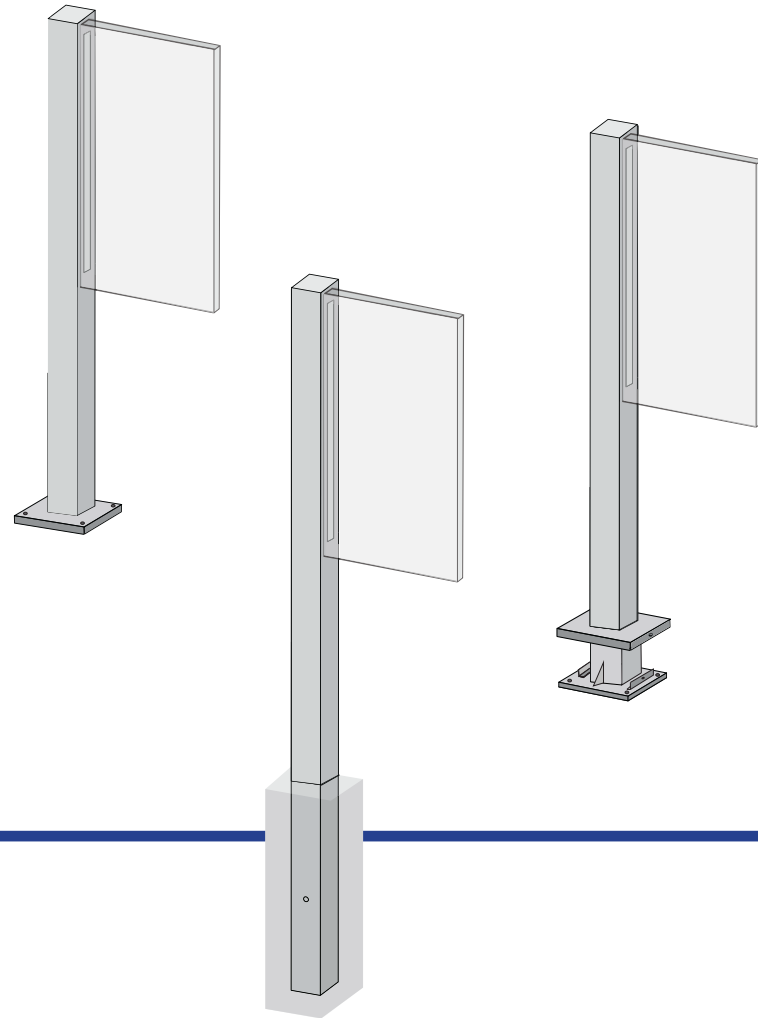

Single Upright Pedestal - Slotted

In-Ground Mount and Surface Mount All Aluminum Construction

- > **Panel can be Flush or Offset from top of posts**
2" x 4" Posts Standard 3" x 3"
or 2" x 6" also available
- > **Standard Post Lengths**
88" and 100" other lengths available
based upon panel height
- > **Panel attaches to aluminum bracket**
that slides into slotted post.

Toll Free 888.464.9663
Local 254.778.0722
Fax 254.778.0938
Email info@izoneimaging.com

izoneimaging.com

Single Upright Pedestal - Slotted

In-Ground Mount and Surface Mount
All Aluminum Construction

- > **Panel can be Flush or Offset from top of posts**

2" x 4" Posts Standard 3" x 3"
or 2" x 6" also available

- > **Standard Post Lengths**

88" and 100" other lengths available
based upon panel height

- > **Panel attaches to aluminum bracket**
that slides into slotted post.