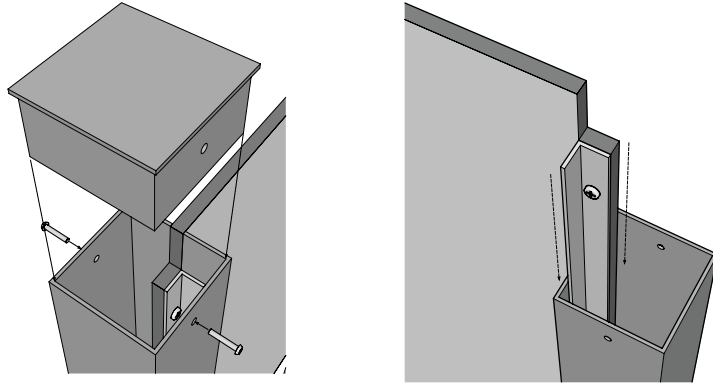

Single Upright Pedestal - Slotted

In-Ground Mount and Surface Mount All Aluminum Construction

- > **Panel can be Flush or Offset from top of posts**
2" x 4" Posts Standard 3" x 3"
or 2" x 6" also available
- > **Standard Post Lengths**
88" and 100" other lengths available
based upon panel height
- > **Panel attaches to aluminum bracket**
that slides into slotted post.

Toll Free 888.464.9663
Local 254.778.0722
Fax 254.778.0938
Email info@izoneimaging.com

izoneimaging.com

Single Upright Pedestal - Slotted

In-Ground Mount and Surface Mount
All Aluminum Construction

- > **Panel can be Flush or Offset from top of posts**

2" x 4" Posts Standard 3" x 3"
or 2" x 6" also available

- > **Standard Post Lengths**

88" and 100" other lengths available
based upon panel height

- > **Panel attaches to aluminum bracket**
that slides into slotted post.