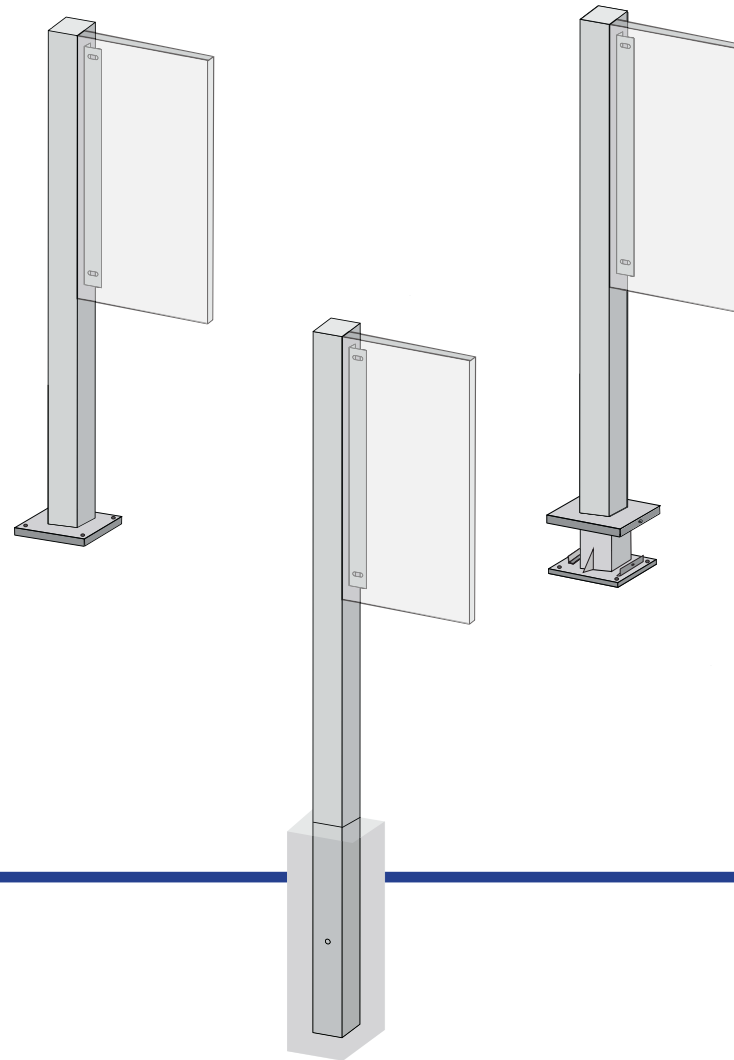

Single Upright Pedestal - Bracketed

In-Ground Mount and Surface Mount All Aluminum Construction

- **Panel can be Flush or Offset from top of posts**
2" x 4" Posts Standard 3" x 3"
or 2" x 6" also available
- **Standard Post Lengths**
88" and 100" other lengths available
based upon panel height
- **Panel attaches to welded mount angles**
on post with hardware provided by panel
MFR. Length of mount angle and post
ARM varies by panel height

Toll Free 888.464.9663
Local 254.778.0722
Fax 254.778.0938
Email info@izoneimaging.com

izoneimaging.com

Single Upright Pedestal - Bracketed

In-Ground Mount and Surface Mount
All Aluminum Construction

› **Panel can be Flush or Offset from top of posts**

2" x 4" Posts Standard 3" x 3"
or 2" x 6" also available

› **Standard Post Lengths**

88" and 100" other lengths available
based upon panel height

› **Panel attaches to welded mount angles**

on post with hardware provided by panel
MFR. Length of mount angle and post
ARM varies by panel height