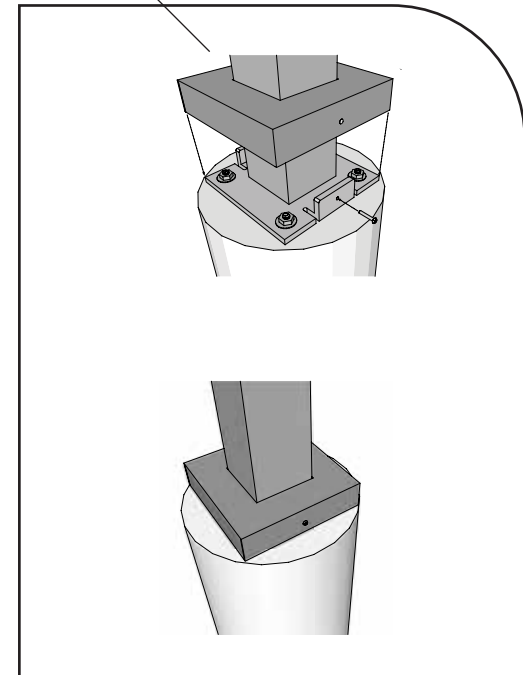

Single Upright Pedestal - Bracketed

In-Ground Mount and Surface Mount All Aluminum Construction

- **Panel can be Flush or Offset from top of posts**
2" x 4" Posts Standard 3" x 3"
or 2" x 6" also available
- **Standard Post Lengths**
88" and 100" other lengths available
based upon panel height
- **Panel attaches to welded mount angles**
on post with hardware provided by panel
MFR. Length of mount angle and post
ARM varies by panel height

2" x 4" Posts Standard 3" x 3"
or 2" x 6" also available

› **Standard Post Lengths**

88" and 100" other lengths available
based upon panel height

› **Panel attaches to welded mount angles**

on post with hardware provided by panel
MFR. Length of mount angle and post
ARM varies by panel height

Exploded View
Optional Upgrade
Deluxe Mount

Toll Free 888.464.9663
Local 254.778.0722
Fax 254.778.0938
Email info@izoneimaging.com

izoneimaging.com