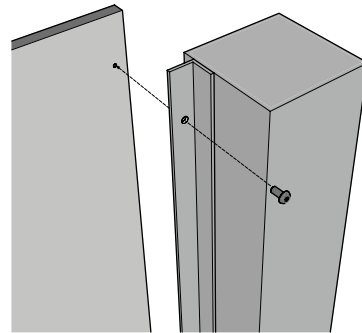

Single Upright Pedestal - Bracketed

In-Ground Mount and Surface Mount All Aluminum Construction

- **Panel can be Flush or Offset from top of posts**
2" x 4" Posts Standard 3" x 3"
or 2" x 6" also available
- **Standard Post Lengths**
88" and 100" other lengths available
based upon panel height
- **Panel attaches to welded mount angles**
on post with hardware provided by panel
MFR. Length of mount angle and post
ARM varies by panel height

Toll Free 888.464.9663
Local 254.778.0722
Fax 254.778.0938
Email info@izoneimaging.com

izoneimaging.com

Single Upright Pedestal - Bracketed

In-Ground Mount and Surface Mount
All Aluminum Construction

› **Panel can be Flush or Offset from top of posts**

2" x 4" Posts Standard 3" x 3"
or 2" x 6" also available

› **Standard Post Lengths**

88" and 100" other lengths available
based upon panel height

› **Panel attaches to welded mount angles**

on post with hardware provided by panel
MFR. Length of mount angle and post
ARM varies by panel height