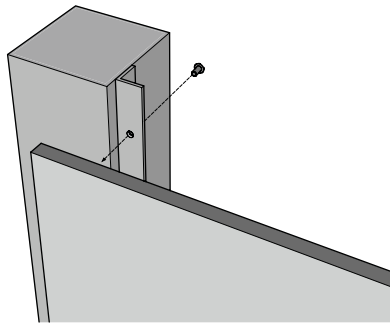

Single Upright Pedestal - Bracketed

In-Ground Mount and Surface Mount All Aluminum Construction

- **Panel can be Flush or Offset from top of posts**
2" x 4" Posts Standard 3" x 3"
or 2" x 6" also available
- **Standard Post Lengths**
88" and 100" other lengths available
based upon panel height
- **Panel attaches to welded mount angles**
on post with hardware provided by panel
MFR. Length of mount angle and post
ARM varies by panel height

Toll Free 888.464.9663
Local 254.778.0722
Fax 254.778.0938
Email info@izoneimaging.com

izoneimaging.com

Single Upright Pedestal - Bracketed

In-Ground Mount and Surface Mount
All Aluminum Construction

› **Panel can be Flush or Offset from top of posts**

2" x 4" Posts Standard 3" x 3"
or 2" x 6" also available

› **Standard Post Lengths**

88" and 100" other lengths available
based upon panel height

› **Panel attaches to welded mount angles**

on post with hardware provided by panel
MFR. Length of mount angle and post
ARM varies by panel height