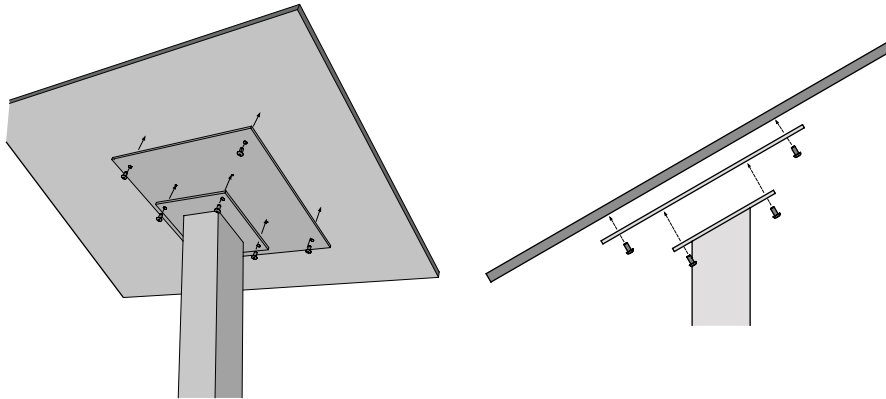

Single Pedestal

In-Ground Mount and Surface Mount All Aluminum Construction

- > **Standard Mount Plate Sizes**

6" x 6", 12" x 12", 12" x 18", 16" x 20"
Plus Large Mount Plate with Center
Hole Patterns for Posts

- > **30 or 45 Degree** and Flush Mount Options

- > **Basic and Deluxe** Surface Mount Options

Toll Free 888.464.9663
Local 254.778.0722
Fax 254.778.0938
Email info@izoneimaging.com

izoneimaging.com

Single Pedestal

In-Ground Mount and Surface Mount
All Aluminum Construction

> **Standard Mount Plate Sizes**

6" x 6", 12" x 12", 12" x 18", 16" x 20"
Plus Large Mount Plate with Center
Hole Patterns for Posts

> **30 or 45 Degree** and Flush Mount Options