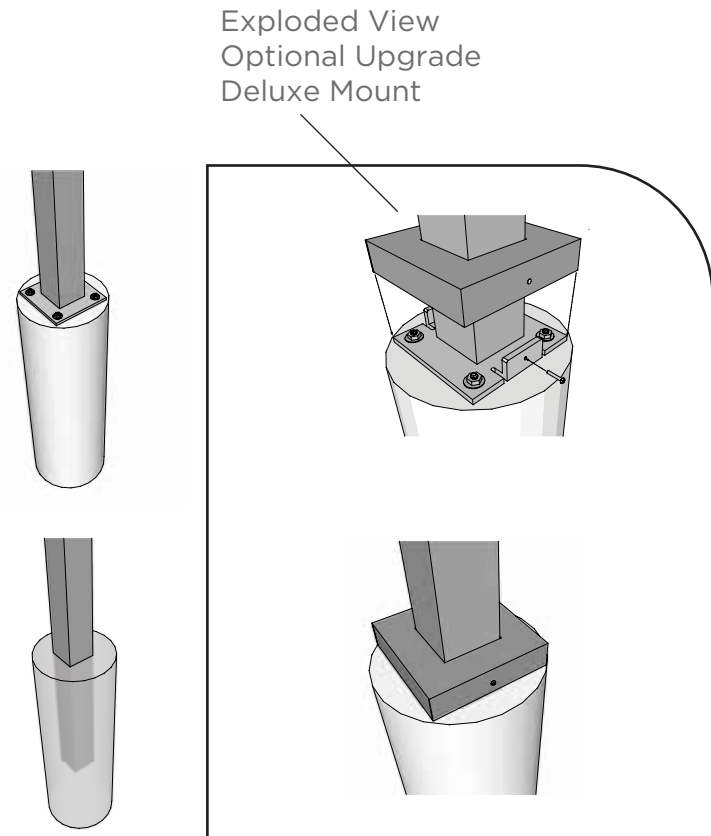

In-Ground Mount and Surface Mount
All Aluminum Construction

> **Standard Mount Plate Sizes**

6" x 6", 12" x 12", 12" x 18", 16" x 20"
Plus Large Mount Plate with Center
Hole Patterns for Posts

> **30 or 45 Degree** and Flush Mount Options

> **Basic and Deluxe** Surface Mount Options

Toll Free 888.464.9663
Local 254.778.0722
Fax 254.778.0938
Email info@izoneimaging.com

izoneimaging.com