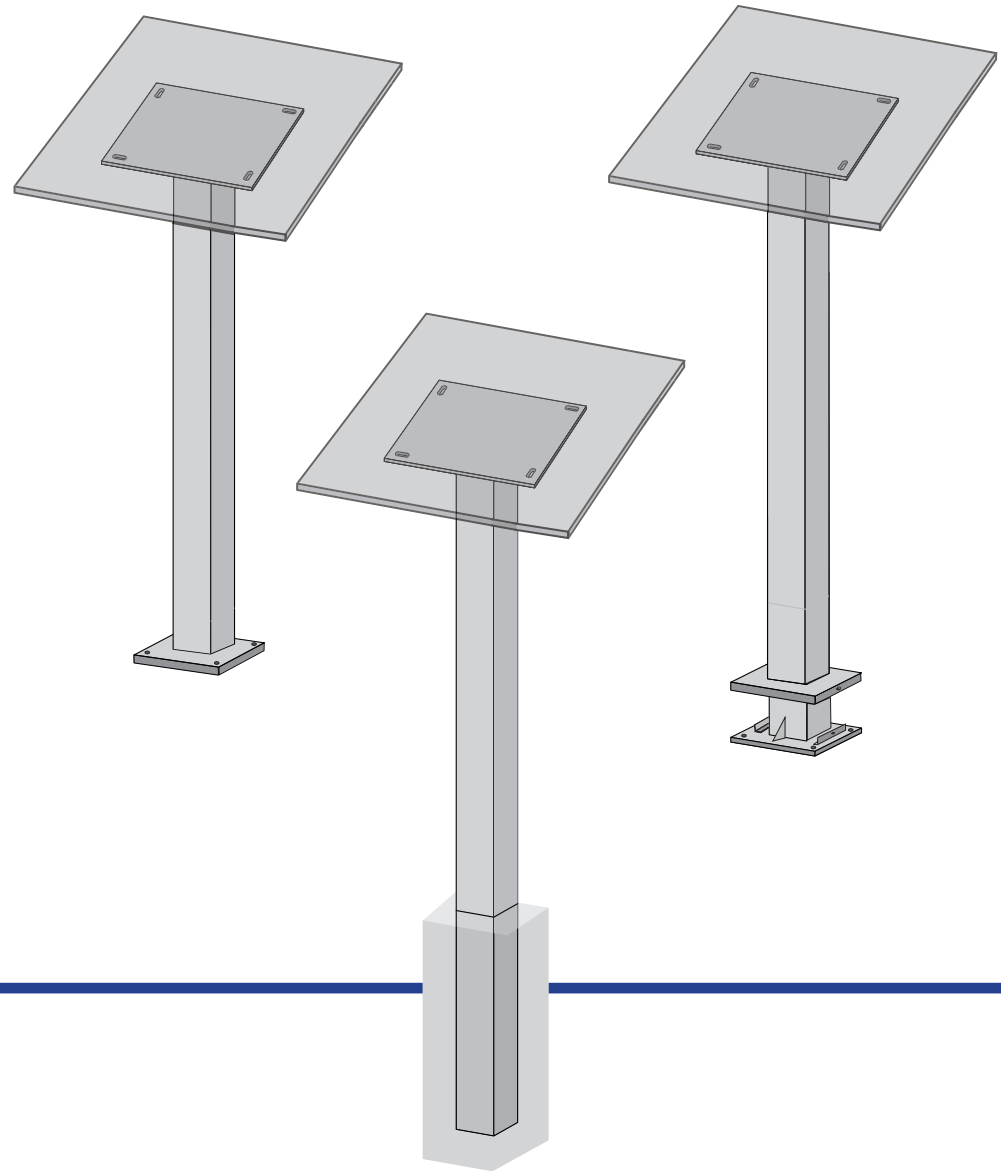

Single Pedestal

In-Ground Mount and Surface Mount All Aluminum Construction

- > **Standard Mount Plate Sizes**

6" x 6", 12" x 12", 12" x 18", 16" x 20"
Plus Large Mount Plate with Center
Hole Patterns for Posts

- > **30 or 45 Degree** and Flush Mount Options

- > **Basic and Deluxe** Surface Mount Options

Toll Free 888.464.9663
Local 254.778.0722
Fax 254.778.0938
Email info@izoneimaging.com

izoneimaging.com

Single Pedestal

In-Ground Mount and Surface Mount
All Aluminum Construction

> **Standard Mount Plate Sizes**

6" x 6", 12" x 12", 12" x 18", 16" x 20"
Plus Large Mount Plate with Center
Hole Patterns for Posts

> **30 or 45 Degree** and Flush Mount Options