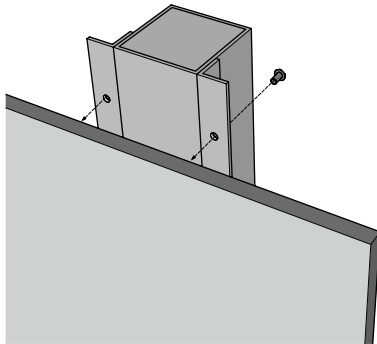

# Single Pedestal - Flush Mount

**In-Ground Mount and Surface Mount**  
**All Aluminum Construction**

- > **Standard Mount Plate Sizes**  
6" x 6", 12" x 12", 12" x 18", 16" x 20"  
Plus Large Mount Plate with Center  
Hole Patterns for Posts
- > **30 or 45 Degree** and Flush Mount Options
- > **Basic and Deluxe** Surface Mount Options

# Single Pedestal - Flush Mount

**In-Ground Mount and Surface Mount**  
**All Aluminum Construction**

Exploded View  
Optional Upgrade  
Deluxe Mount

> **Standard Mount Plate Sizes**

6" x 6", 12" x 12", 12" x 18", 16" x 20"  
Plus Large Mount Plate with Center  
Hole Patterns for Posts