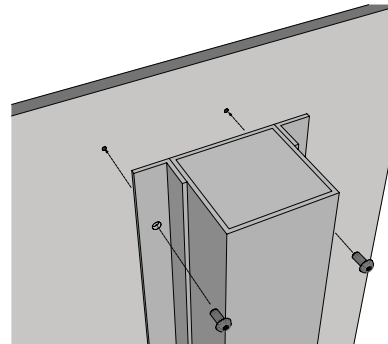

# Single Pedestal - Flush Mount

**In-Ground Mount and Surface Mount**  
**All Aluminum Construction**

- > **Standard Mount Plate Sizes**  
6" x 6", 12" x 12", 12" x 18", 16" x 20"  
Plus Large Mount Plate with Center  
Hole Patterns for Posts
- > **30 or 45 Degree** and Flush Mount Options
- > **Basic and Deluxe** Surface Mount Options

# Single Pedestal - Flush Mount

**In-Ground Mount and Surface Mount**  
**All Aluminum Construction**

Exploded View  
Optional Upgrade  
Deluxe Mount

> **Standard Mount Plate Sizes**

6" x 6", 12" x 12", 12" x 18", 16" x 20"  
Plus Large Mount Plate with Center  
Hole Patterns for Posts