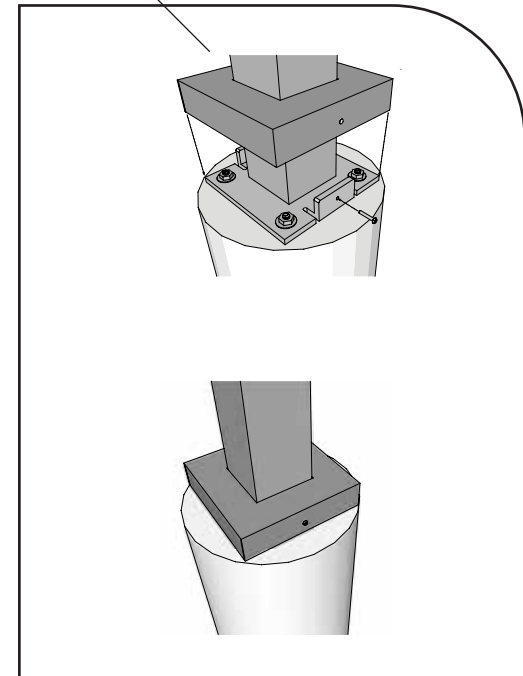

# Single Pedestal - Flush Mount

**In-Ground Mount and Surface Mount**  
**All Aluminum Construction**

- > **Standard Mount Plate Sizes**  
6" x 6", 12" x 12", 12" x 18", 16" x 20"  
Plus Large Mount Plate with Center  
Hole Patterns for Posts
- > **30 or 45 Degree** and Flush Mount Options
- > **Basic and Deluxe** Surface Mount Options

# Single Pedestal - Flush Mount

**In-Ground Mount and Surface Mount**  
**All Aluminum Construction**

Exploded View  
Optional Upgrade  
Deluxe Mount

> **Standard Mount Plate Sizes**

6" x 6", 12" x 12", 12" x 18", 16" x 20"  
Plus Large Mount Plate with Center  
Hole Patterns for Posts