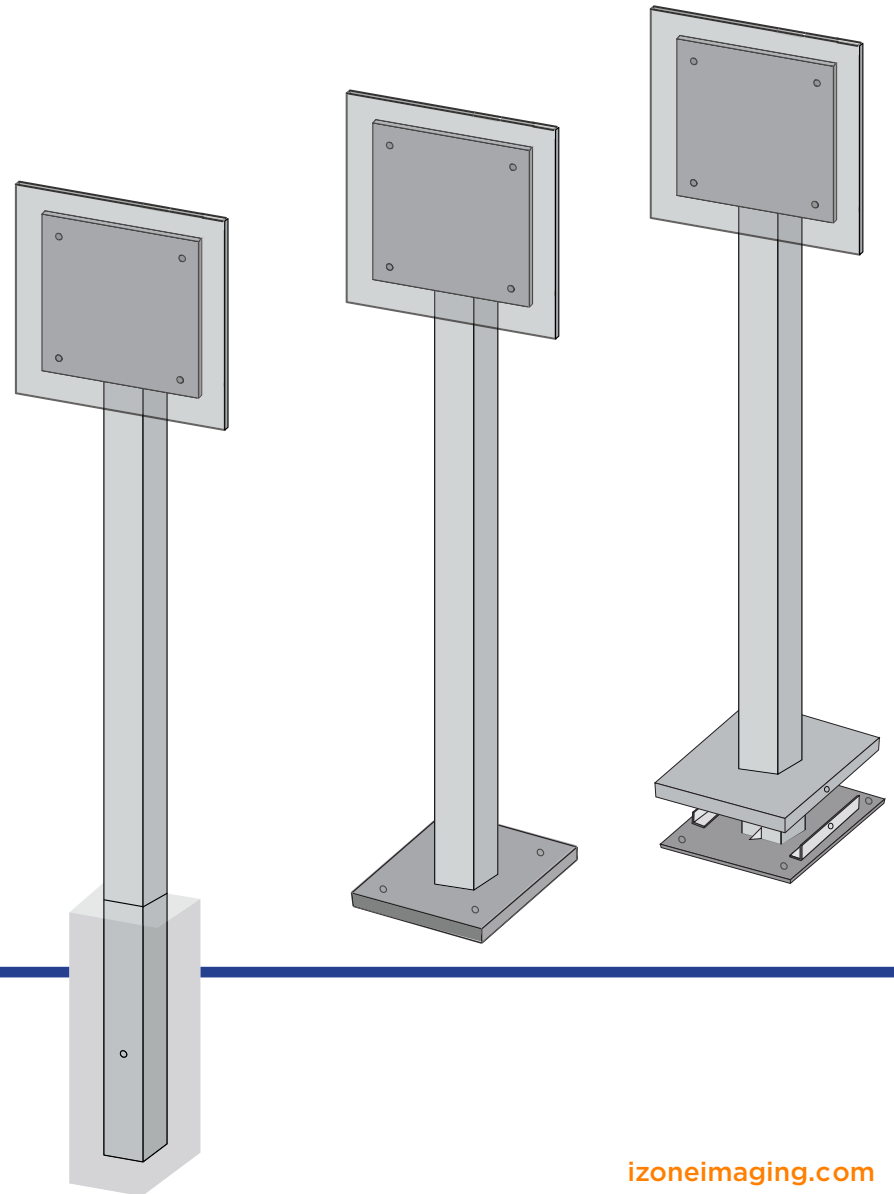

# Single Pedestal - Flush Mount

**In-Ground Mount and Surface Mount**  
**All Aluminum Construction**

- > **Standard Mount Plate Sizes**  
6" x 6", 12" x 12", 12" x 18", 16" x 20"  
Plus Large Mount Plate with Center  
Hole Patterns for Posts
- > **30 or 45 Degree** and Flush Mount Options
- > **Basic and Deluxe** Surface Mount Options

# Single Pedestal - Flush Mount

**In-Ground Mount and Surface Mount**  
**All Aluminum Construction**

Exploded View  
Optional Upgrade  
Deluxe Mount

> **Standard Mount Plate Sizes**

6" x 6", 12" x 12", 12" x 18", 16" x 20"  
Plus Large Mount Plate with Center  
Hole Patterns for Posts