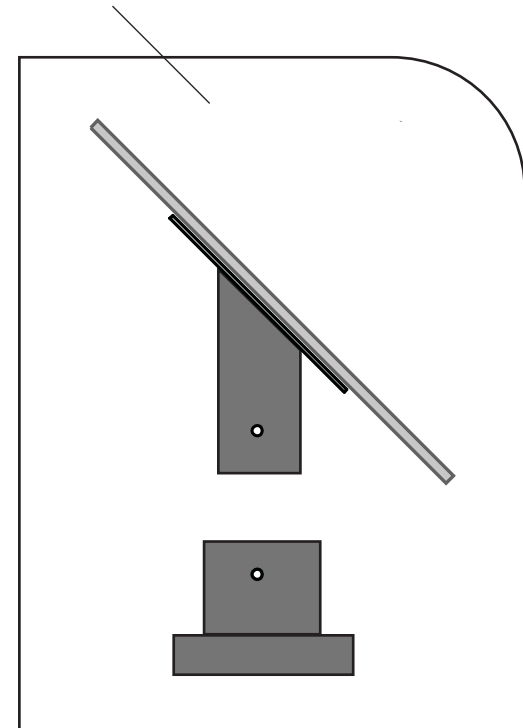

# Rail Mount

All Aluminum Construction

> **Standard Mount Plate Sizes**

6" x 6", 12" x 12", 12" x 18", 16" x 20"

> **Custom Rail Fit**

Can accommodate wood or metal rails. (Round metal rails shown here.)

Side View  
Wood Rail Mount