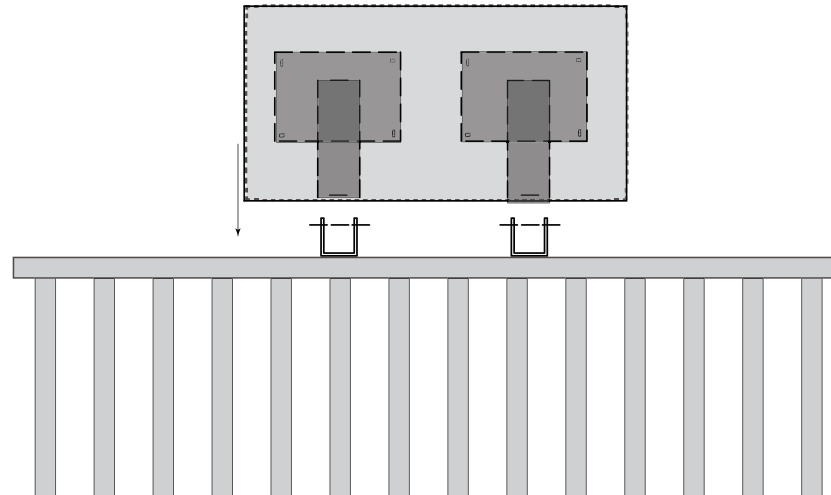

# Rail Mount

## All Aluminum Construction

- > **Standard Mount Plate Sizes**

6" x 6", 12" x 12", 12" x 18", 16" x 20"

- > **Custom Rail Fit**

Can accommodate wood or metal rails. (Round metal rails shown here.)

**Toll Free** 888.464.9663  
**Local** 254.778.0722  
**Fax** 254.778.0938  
**Email** [info@izoneimaging.com](mailto:info@izoneimaging.com)

# Rail Mount

All Aluminum Construction

> **Standard Mount Plate Sizes**

6" x 6", 12" x 12", 12" x 18", 16" x 20"

> **Custom Rail Fit**

Can accommodate wood or metal rails. (Round metal rails shown here.)

Side View  
Wood Rail Mount