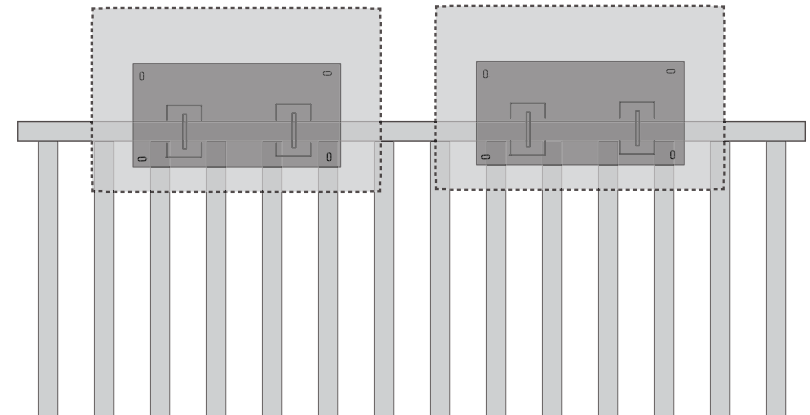

## All Aluminum Construction

- > **Standard Mount Plate Sizes**

6" x 6", 12" x 12", 12" x 18", 16" x 20"

- > **Custom Rail Fit**

Can accommodate wood or metal rails. (Round metal rails shown here.)

**Toll Free** 888.464.9663  
**Local** 254.778.0722  
**Fax** 254.778.0938  
**Email** [info@izoneimaging.com](mailto:info@izoneimaging.com)

# Rail Mount

All Aluminum Construction

> **Standard Mount Plate Sizes**

6" x 6", 12" x 12", 12" x 18", 16" x 20"

> **Custom Rail Fit**

Can accommodate wood or metal rails. (Round metal rails shown here.)

Side View  
Wood Rail Mount