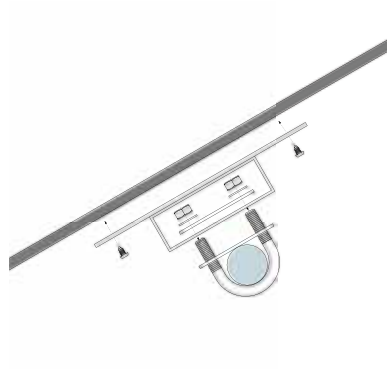

## All Aluminum Construction

- > **Standard Mount Plate Sizes**

6" x 6", 12" x 12", 12" x 18", 16" x 20"

- > **Custom Rail Fit**

Can accommodate wood or metal rails. (Round metal rails shown here.)

**Toll Free** 888.464.9663  
**Local** 254.778.0722  
**Fax** 254.778.0938  
**Email** [info@izoneimaging.com](mailto:info@izoneimaging.com)

# Rail Mount

All Aluminum Construction

> **Standard Mount Plate Sizes**

6" x 6", 12" x 12", 12" x 18", 16" x 20"

> **Custom Rail Fit**

Can accommodate wood or metal rails. (Round metal rails shown here.)

Side View  
Wood Rail Mount