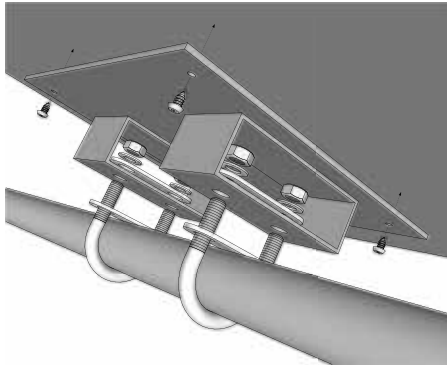

## All Aluminum Construction

- > **Standard Mount Plate Sizes**

6" x 6", 12" x 12", 12" x 18", 16" x 20"

- > **Custom Rail Fit**

Can accommodate wood or metal rails. (Round metal rails shown here.)

**Toll Free** 888.464.9663  
**Local** 254.778.0722  
**Fax** 254.778.0938  
**Email** [info@izoneimaging.com](mailto:info@izoneimaging.com)

# Rail Mount

All Aluminum Construction

> **Standard Mount Plate Sizes**

6" x 6", 12" x 12", 12" x 18", 16" x 20"

> **Custom Rail Fit**

Can accommodate wood or metal rails. (Round metal rails shown here.)

Side View  
Wood Rail Mount