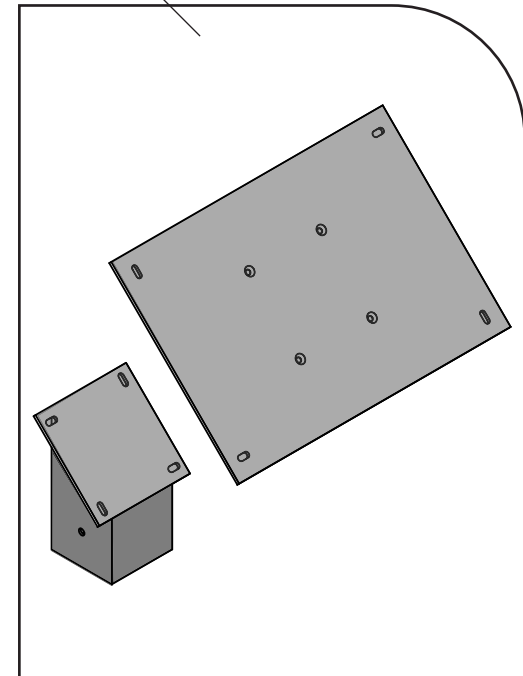

# Post Plate and Sleeve

**In-Ground Mount and Surface Mount**  
**All Aluminum Construction**

> **Standard Mount Plate Sizes**

6" x 6", 12" x 12", 12" x 18", 16" x 20"  
Mount plates welded to post sleeve.

> **Flush or Angle Mount**

Single or double.

> **In-Ground or Surface Mount**

Surface mount requires separate piece. Customer supplies post.

Post Plate and Sleeve Pieces

**Toll Free** 888.464.9663  
**Local** 254.778.0722  
**Fax** 254.778.0938  
**Email** info@izoneimaging.com