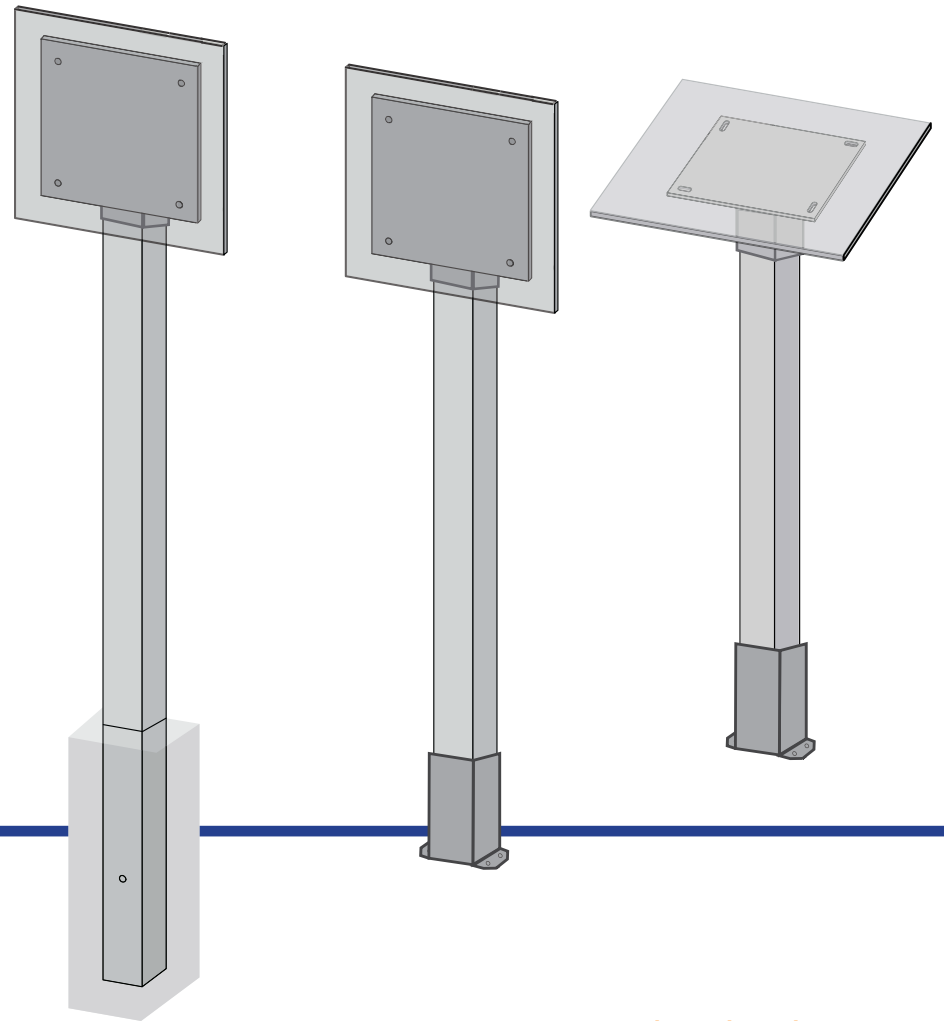

# Post Plate and Sleeve

## In-Ground Mount and Surface Mount All Aluminum Construction

- › **Standard Mount Plate Sizes**

6" x 6", 12" x 12", 12" x 18", 16" x 20"  
Mount plates welded to post sleeve.

- › **Flush or Angle Mount**

Single or double.

- › **In-Ground or Surface Mount**

Surface mount requires separate piece. Customer supplies post.

**Toll Free** 888.464.9663  
**Local** 254.778.0722  
**Fax** 254.778.0938  
**Email** [info@izoneimaging.com](mailto:info@izoneimaging.com)

# Post Plate and Sleeve

**In-Ground Mount and Surface Mount**  
**All Aluminum Construction**

> **Standard Mount Plate Sizes**

6" x 6", 12" x 12", 12" x 18", 16" x 20"  
Mount plates welded to post sleeve.