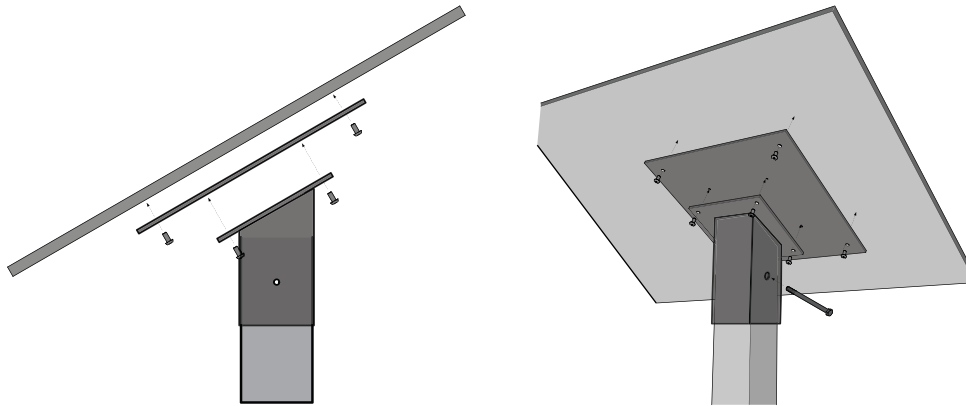

## In-Ground Mount and Surface Mount All Aluminum Construction

- › **Standard Mount Plate Sizes**

6" x 6", 12" x 12", 12" x 18", 16" x 20"  
Mount plates welded to post sleeve.

- › **Flush or Angle Mount**

Single or double.

- › **In-Ground or Surface Mount**

Surface mount requires separate piece. Customer supplies post.

**Toll Free** 888.464.9663  
**Local** 254.778.0722  
**Fax** 254.778.0938  
**Email** [info@izoneimaging.com](mailto:info@izoneimaging.com)

# Post Plate and Sleeve

**In-Ground Mount and Surface Mount**  
**All Aluminum Construction**

> **Standard Mount Plate Sizes**

6" x 6", 12" x 12", 12" x 18", 16" x 20"  
Mount plates welded to post sleeve.