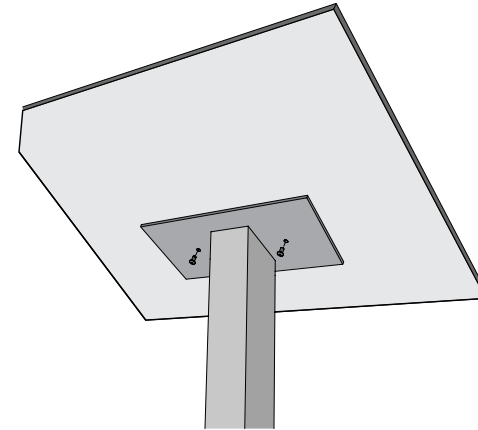

Plant Stakes

In-Ground Mount and Surface Mount All Aluminum Construction

> Standard Mount Plate Sizes

4" H x 6" W

Mount plates welded to post
or unibody construction.

> 45° Angle Mount

> In-Ground Mount

Available in 12", 24", 36",
and 48" lengths.

Toll Free 888.464.9663
Local 254.778.0722
Fax 254.778.0938
Email info@izoneimaging.com

izoneimaging.com

Plant Stakes

In-Ground Mount and Surface Mount
All Aluminum Construction

> **Standard Mount Plate Sizes**

4" H x 6" W

Mount plates welded to post
or unibody construction.

> **45° Angle Mount**

> **In-Ground Mount**

Available in 12", 24", 36",
and 48" lengths.

Toll Free 888.464.9663
Local 254.778.0722
Fax 254.778.0938
Email info@izoneimaging.com