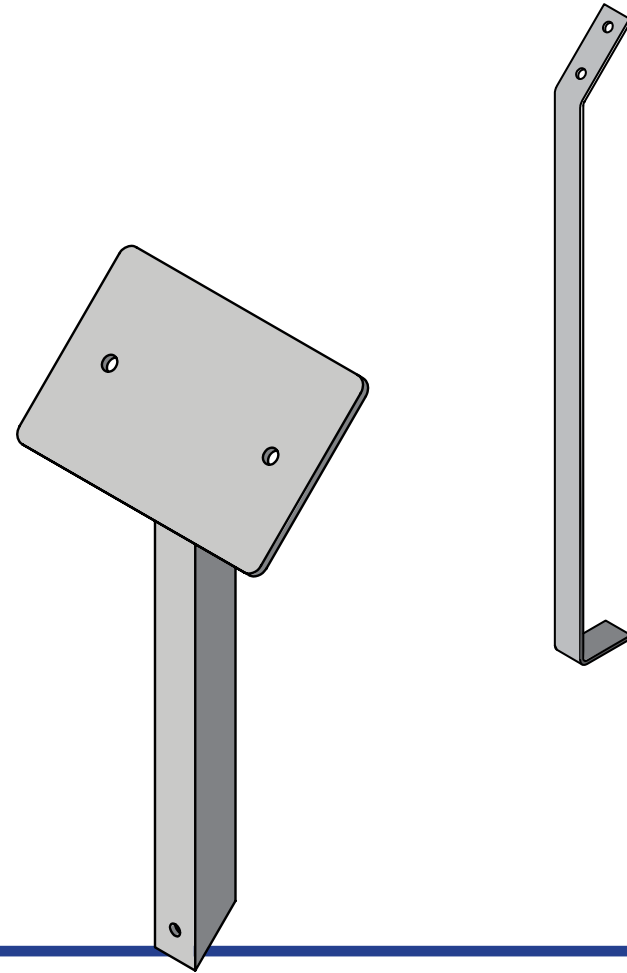

Plant Stakes

In-Ground Mount and Surface Mount All Aluminum Construction

> Standard Mount Plate Sizes

4" H x 6" W

Mount plates welded to post
or unibody construction.

> 45° Angle Mount

> In-Ground Mount

Available in 12", 24", 36",
and 48" lengths.

Toll Free 888.464.9663
Local 254.778.0722
Fax 254.778.0938
Email info@izoneimaging.com

izoneimaging.com

Plant Stakes

In-Ground Mount and Surface Mount
All Aluminum Construction

> **Standard Mount Plate Sizes**

4" H x 6" W

Mount plates welded to post
or unibody construction.

> **45° Angle Mount**

> **In-Ground Mount**

Available in 12", 24", 36",
and 48" lengths.

Toll Free 888.464.9663
Local 254.778.0722
Fax 254.778.0938
Email info@izoneimaging.com