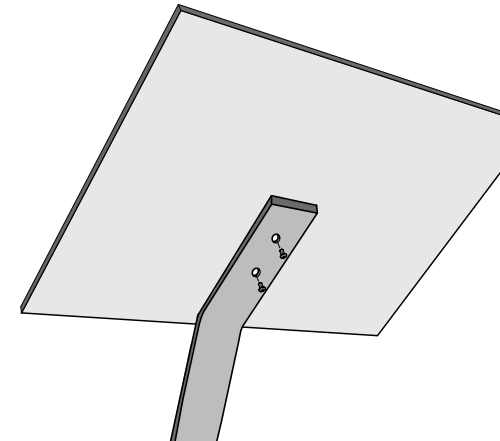

Plant Stakes

In-Ground Mount and Surface Mount All Aluminum Construction

> Standard Mount Plate Sizes

4" H x 6" W

Mount plates welded to post
or unibody construction.

> 45° Angle Mount

> In-Ground Mount

Available in 12", 24", 36",
and 48" lengths.

Toll Free 888.464.9663
Local 254.778.0722
Fax 254.778.0938
Email info@izoneimaging.com

izoneimaging.com

Plant Stakes

In-Ground Mount and Surface Mount
All Aluminum Construction

> **Standard Mount Plate Sizes**

4" H x 6" W

Mount plates welded to post
or unibody construction.

> **45° Angle Mount**

> **In-Ground Mount**

Available in 12", 24", 36",
and 48" lengths.

Toll Free 888.464.9663
Local 254.778.0722
Fax 254.778.0938
Email info@izoneimaging.com