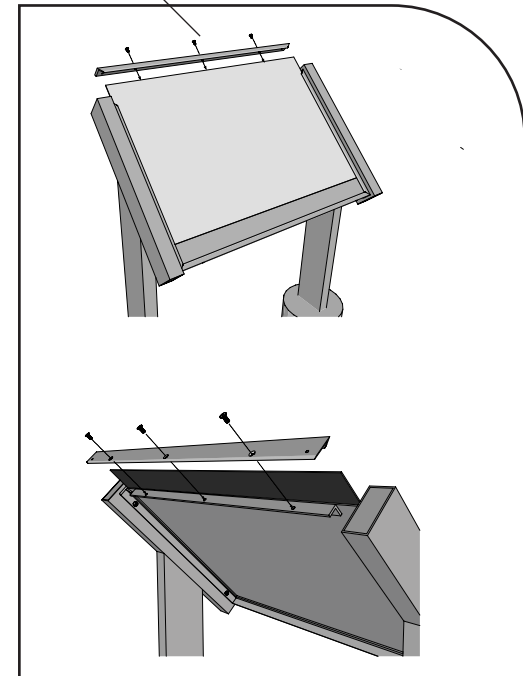

# NPS Style Pedestal - Framed

**In-Ground Mount and Surface Mount**  
**All Aluminum Construction**

- > **Panel can be Flush or Offset from top of posts**

2" x 4" Posts Standard 3" x 3"  
or 2" x 6" also available

- > **Standard Post Lengths**

88" and 100" other lengths available  
based upon panel height

- > **Frame sized to fit CHPL panel**

Standard frame construction  
for 1/8" CHPL panels.

Traditional NPS  
Frame