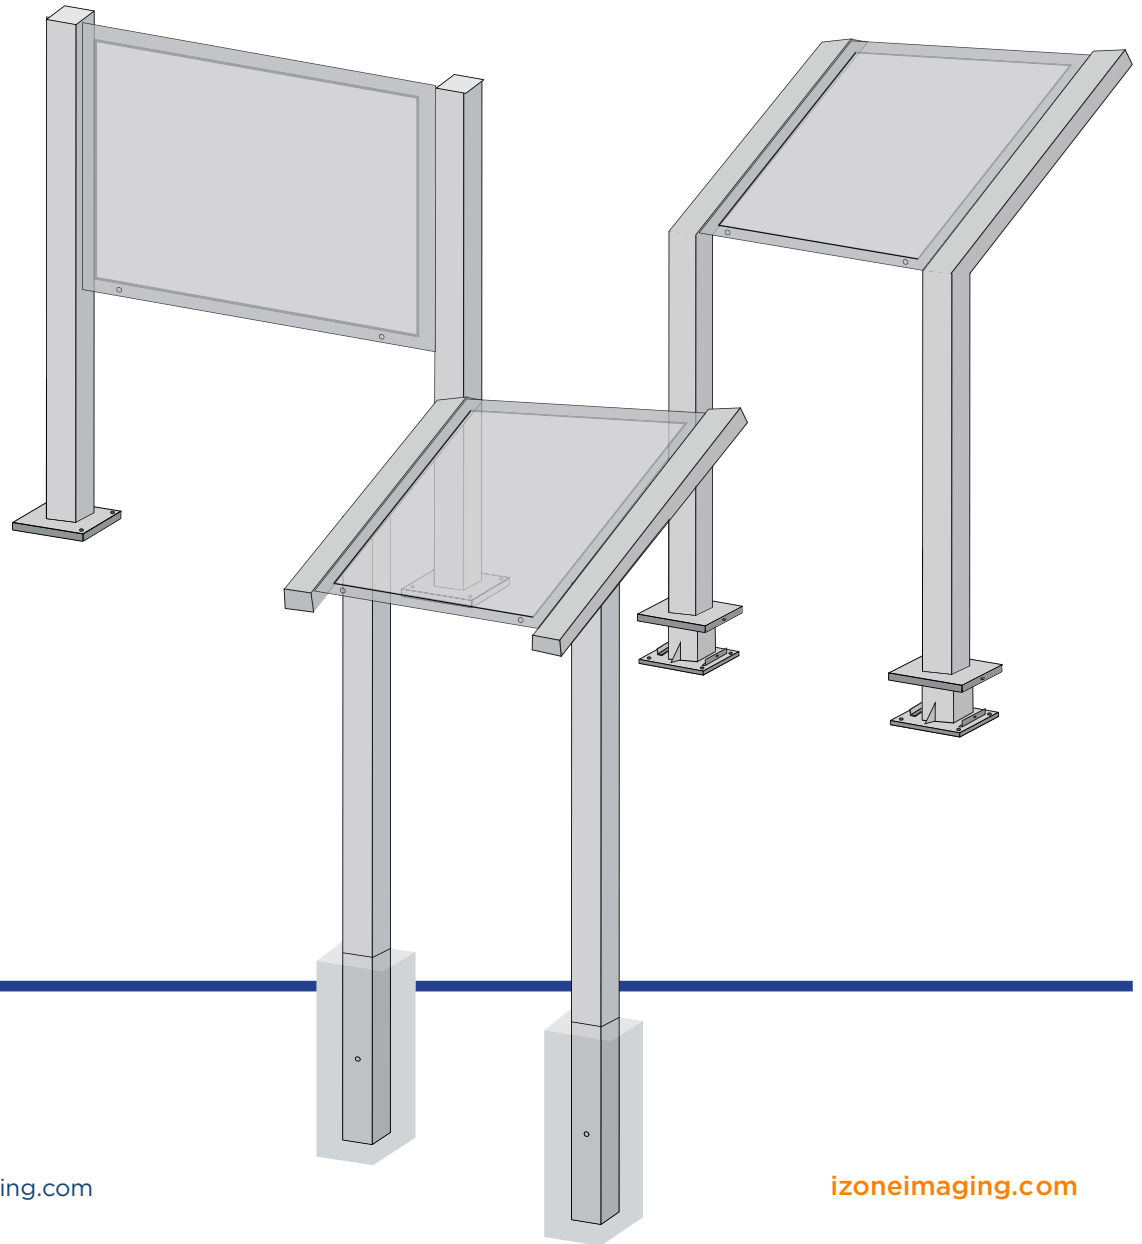

# NPS Style Pedestal - Framed

## In-Ground Mount and Surface Mount All Aluminum Construction

- > **Panel can be Flush or Offset from top of posts**

2" x 4" Posts Standard 3" x 3" or 2" x 6" also available

- > **Standard Post Lengths**

88" and 100" other lengths available based upon panel height

- > **Frame sized to fit CHPL panel**

Standard frame construction for 1/8" CHPL panels.

**Toll Free** 888.464.9663  
**Local** 254.778.0722  
**Fax** 254.778.0938  
**Email** [info@izoneimaging.com](mailto:info@izoneimaging.com)

# NPS Style Pedestal - Framed

**In-Ground Mount and Surface Mount**  
**All Aluminum Construction**

- > **Panel can be Flush or Offset from top of posts**

2" x 4" Posts Standard 3" x 3"  
or 2" x 6" also available