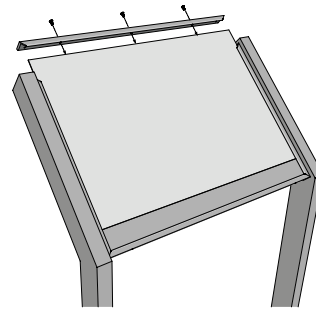

NPS Style Pedestal - Framed

In-Ground Mount and Surface Mount
All Aluminum Construction

- > **Panel can be Flush or Offset from top of posts**

2" x 4" Posts Standard 3" x 3"
or 2" x 6" also available

- > **Standard Post Lengths**

88" and 100" other lengths available
based upon panel height

- > **Frame sized to fit CHPL panel**

Standard frame construction
for 1/8" CHPL panels.

Traditional NPS
Frame