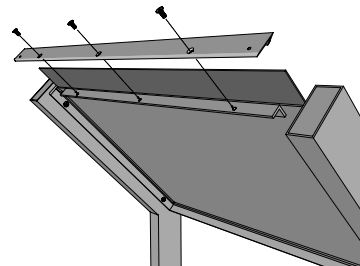

NPS Style Pedestal - Framed

In-Ground Mount and Surface Mount
All Aluminum Construction

- > **Panel can be Flush or Offset from top of posts**

2" x 4" Posts Standard 3" x 3"
or 2" x 6" also available

- > **Standard Post Lengths**

88" and 100" other lengths available
based upon panel height

- > **Frame sized to fit CHPL panel**

Standard frame construction
for 1/8" CHPL panels.

Traditional NPS
Frame