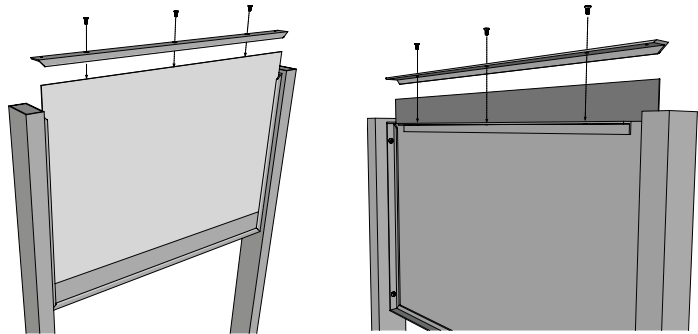

NPS Style Pedestal - Framed

In-Ground Mount and Surface Mount
All Aluminum Construction

- > **Panel can be Flush or Offset from top of posts**

2" x 4" Posts Standard 3" x 3"
or 2" x 6" also available

- > **Standard Post Lengths**

88" and 100" other lengths available
based upon panel height

- > **Frame sized to fit CHPL panel**

Standard frame construction
for 1/8" CHPL panels.

Traditional NPS
Frame