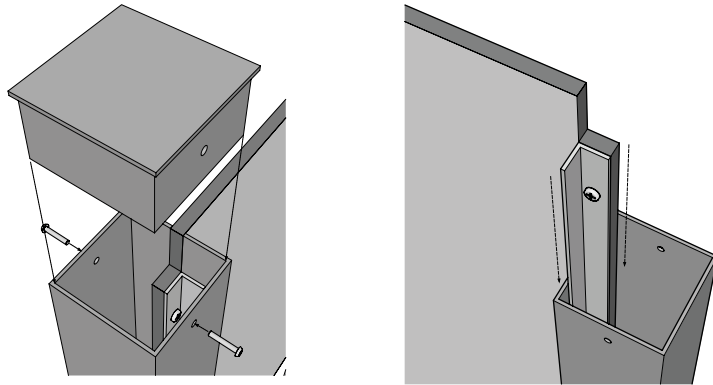

Double Upright Pedestal - Slotted

In-Ground Mount and Surface Mount
All Aluminum Construction

- > **Panel can be Flush or Offset from top of posts**
2" x 4" Posts Standard 3" x 3" or 2" x 6" also available
- > **Standard Post Lengths**
88" and 100" other lengths available based upon panel height
- > **Panel attaches to aluminum bracket**
that slides into slotted post.

Toll Free 888.464.9663
Local 254.778.0722
Fax 254.778.0938
Email info@izoneimaging.com

izoneimaging.com

Double Upright Pedestal - Slotted

In-Ground Mount and Surface Mount
All Aluminum Construction

- > **Panel can be Flush or Offset from top of posts**

2" x 4" Posts Standard 3" x 3"
or 2" x 6" also available

- > **Standard Post Lengths**

88" and 100" other lengths available
based upon panel height

- > **Panel attaches to aluminum bracket**
that slides into slotted post.