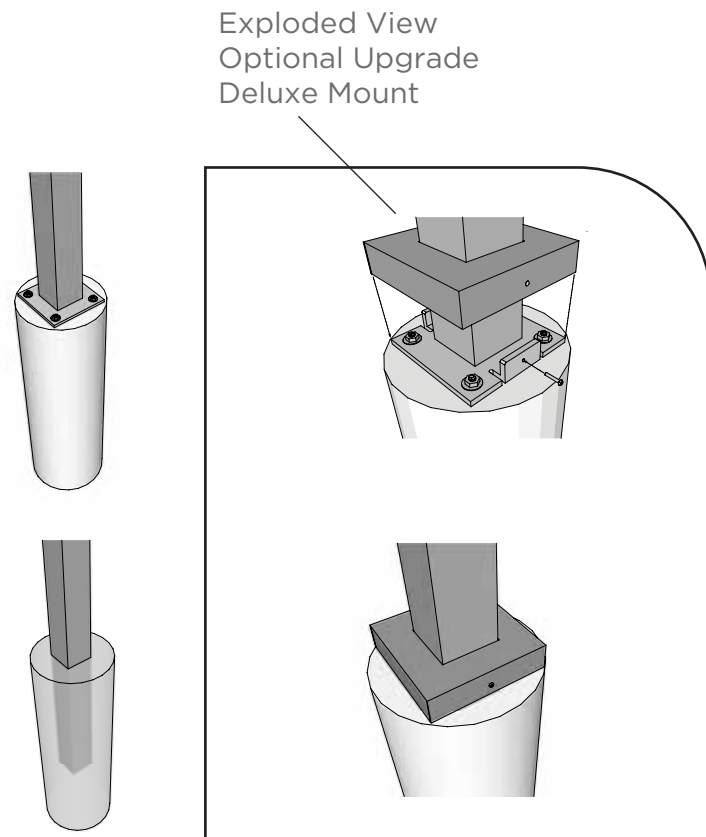

Double Upright Pedestal - Slotted

In-Ground Mount and Surface Mount
All Aluminum Construction

- > **Panel can be Flush or Offset from top of posts**
2" x 4" Posts Standard 3" x 3" or 2" x 6" also available
- > **Standard Post Lengths**
88" and 100" other lengths available based upon panel height
- > **Panel attaches to aluminum bracket**
that slides into slotted post.

Toll Free 888.464.9663
Local 254.778.0722
Fax 254.778.0938
Email info@izoneimaging.com

izoneimaging.com

Double Upright Pedestal - Slotted

In-Ground Mount and Surface Mount
All Aluminum Construction

- > **Panel can be Flush or Offset from top of posts**

2" x 4" Posts Standard 3" x 3"
or 2" x 6" also available

- > **Standard Post Lengths**

88" and 100" other lengths available
based upon panel height

- > **Panel attaches to aluminum bracket**
that slides into slotted post.