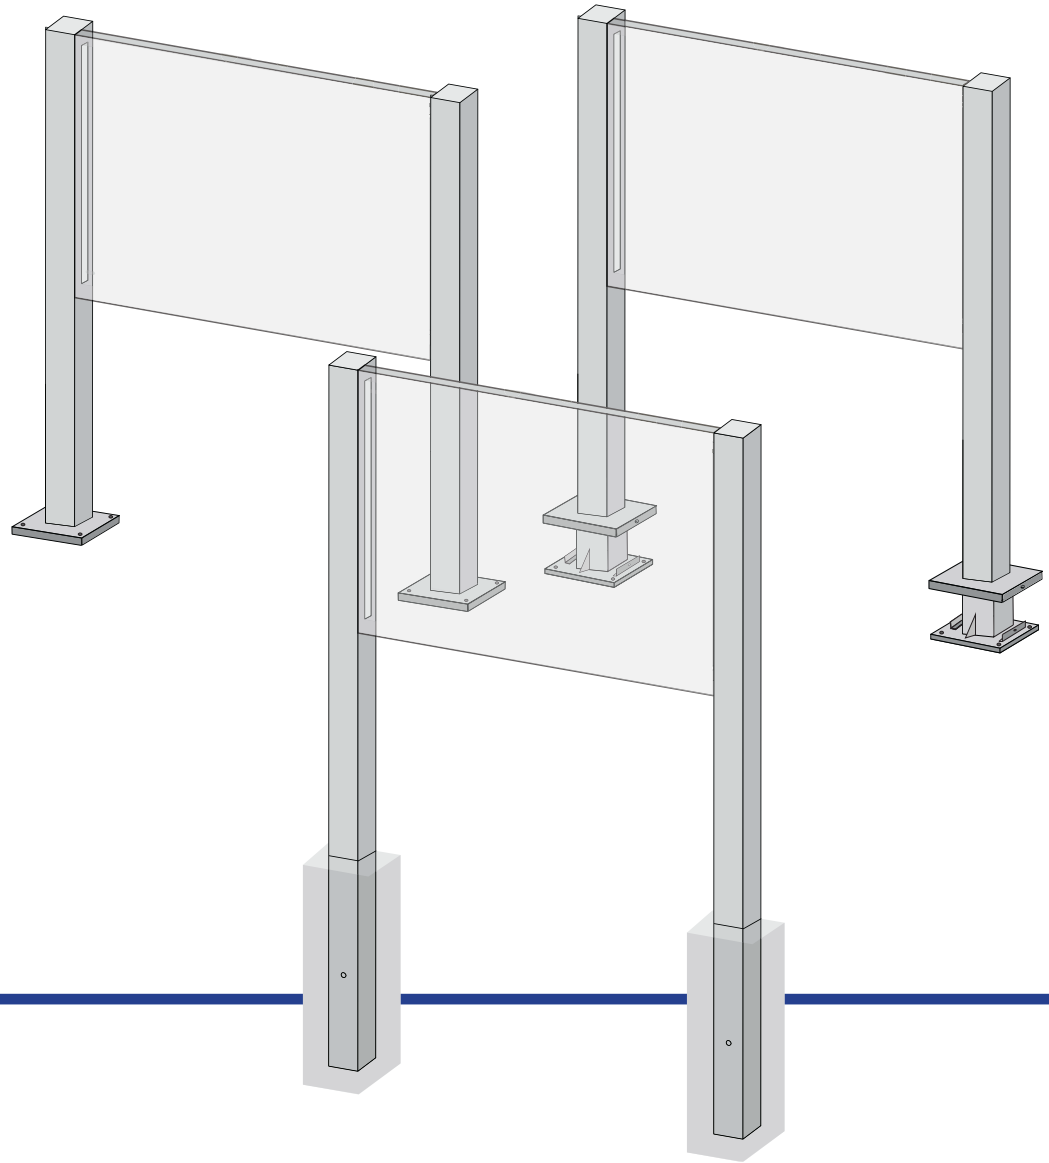

Double Upright Pedestal - Slotted

In-Ground Mount and Surface Mount
All Aluminum Construction

- > **Panel can be Flush or Offset from top of posts**
2" x 4" Posts Standard 3" x 3" or 2" x 6" also available
- > **Standard Post Lengths**
88" and 100" other lengths available based upon panel height
- > **Panel attaches to aluminum bracket**
that slides into slotted post.

Toll Free 888.464.9663
Local 254.778.0722
Fax 254.778.0938
Email info@izoneimaging.com

izoneimaging.com

Double Upright Pedestal - Slotted

In-Ground Mount and Surface Mount
All Aluminum Construction

- > **Panel can be Flush or Offset from top of posts**

2" x 4" Posts Standard 3" x 3"
or 2" x 6" also available

- > **Standard Post Lengths**

88" and 100" other lengths available
based upon panel height

- > **Panel attaches to aluminum bracket**
that slides into slotted post.