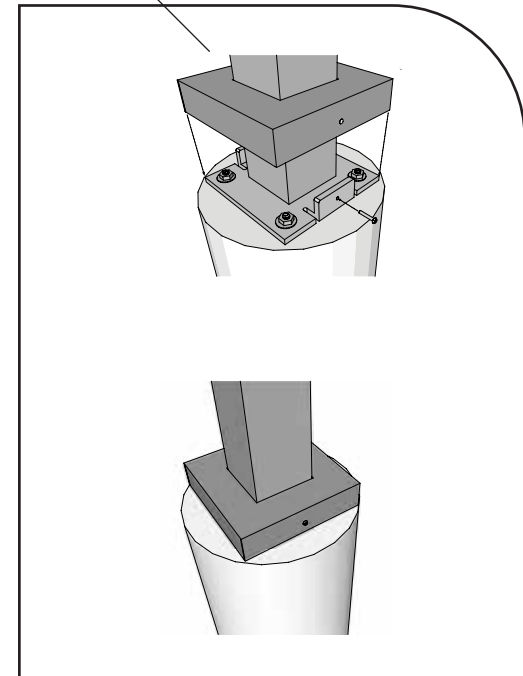

Double Upright Pedestal - Bracketed

In-Ground Mount and Surface Mount All Aluminum Construction

- **Panel can be Flush or Offset from top of posts**
2" x 4" Posts Standard 3" x 3" or 2" x 6" also available
- **Standard Post Lengths**
88" and 100" other lengths available based upon panel height
- **Panel attaches to welded mount angles**
on post with hardware provided by panel MFR. Length of mount angle and post ARM varies by panel height

2" x 4" Posts Standard 3" x 3"
or 2" x 6" also available

› **Standard Post Lengths**

88" and 100" other lengths available
based upon panel height

› **Panel attaches to welded mount angles**

on post with hardware provided by panel
MFR. Length of mount angle and post
ARM varies by panel height

Exploded View
Optional Upgrade
Deluxe Mount

Toll Free 888.464.9663
Local 254.778.0722
Fax 254.778.0938
Email info@izoneimaging.com

izoneimaging.com