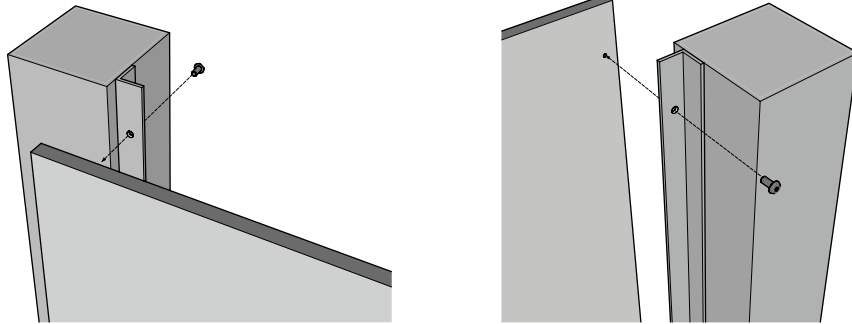

Double Upright Pedestal - Bracketed

In-Ground Mount and Surface Mount All Aluminum Construction

- **Panel can be Flush or Offset from top of posts**
2" x 4" Posts Standard 3" x 3" or 2" x 6" also available
- **Standard Post Lengths**
88" and 100" other lengths available based upon panel height
- **Panel attaches to welded mount angles**
on post with hardware provided by panel MFR. Length of mount angle and post ARM varies by panel height

Toll Free 888.464.9663
Local 254.778.0722
Fax 254.778.0938
Email info@izoneimaging.com

izoneimaging.com

Double Upright Pedestal - Bracketed

In-Ground Mount and Surface Mount
All Aluminum Construction

› **Panel can be Flush or Offset from top of posts**

2" x 4" Posts Standard 3" x 3"
or 2" x 6" also available

› **Standard Post Lengths**

88" and 100" other lengths available
based upon panel height

› **Panel attaches to welded mount angles**

on post with hardware provided by panel
MFR. Length of mount angle and post
ARM varies by panel height