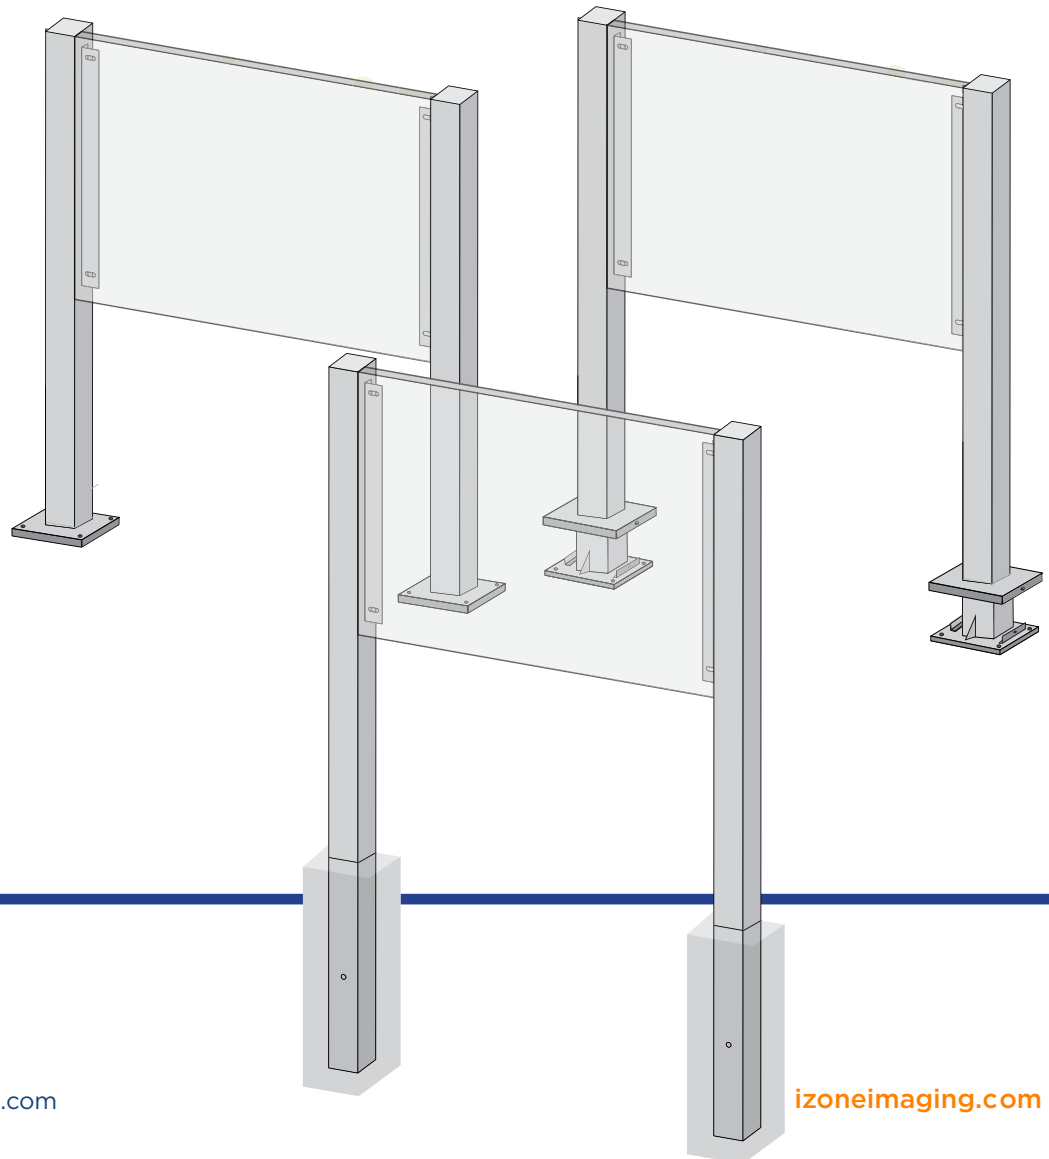

Double Upright Pedestal - Bracketed

In-Ground Mount and Surface Mount All Aluminum Construction

- **Panel can be Flush or Offset from top of posts**
2" x 4" Posts Standard 3" x 3" or 2" x 6" also available
- **Standard Post Lengths**
88" and 100" other lengths available based upon panel height
- **Panel attaches to welded mount angles**
on post with hardware provided by panel MFR. Length of mount angle and post ARM varies by panel height

Toll Free 888.464.9663
Local 254.778.0722
Fax 254.778.0938
Email info@izoneimaging.com

izoneimaging.com

Double Upright Pedestal - Bracketed

In-Ground Mount and Surface Mount
All Aluminum Construction

› **Panel can be Flush or Offset from top of posts**

2" x 4" Posts Standard 3" x 3"
or 2" x 6" also available

› **Standard Post Lengths**

88" and 100" other lengths available
based upon panel height

› **Panel attaches to welded mount angles**

on post with hardware provided by panel
MFR. Length of mount angle and post
ARM varies by panel height