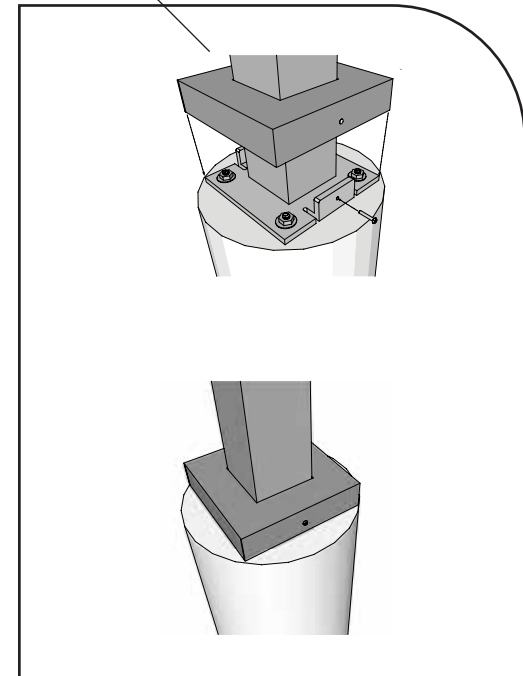

## In-Ground Mount and Surface Mount All Aluminum Construction

- > **Standard Mount Plate Sizes**

6" x 6", 12" x 12", 12" x 18", 16" x 20"  
Plus Large Mount Plate with Center  
Hole Patterns for Posts

- > **30 or 45 Degree** and Flush Mount Options

- > **Basic and Deluxe** Surface Mount Options

**Toll Free** 888.464.9663  
**Local** 254.778.0722  
**Fax** 254.778.0938  
**Email** [info@izoneimaging.com](mailto:info@izoneimaging.com)

[izoneimaging.com](http://izoneimaging.com)

# Double Pedestal

**In-Ground Mount and Surface Mount**  
**All Aluminum Construction**

Exploded View  
Optional Upgrade  
Deluxe Mount

- > **Standard Mount Plate Sizes**  
6" x 6", 12" x 12", 12" x 18", 16" x 20"  
Plus Large Mount Plate with Center Hole Patterns for Posts
- > **30 or 45 Degree** and Flush Mount Options
- > **Basic and Deluxe** Surface Mount Options