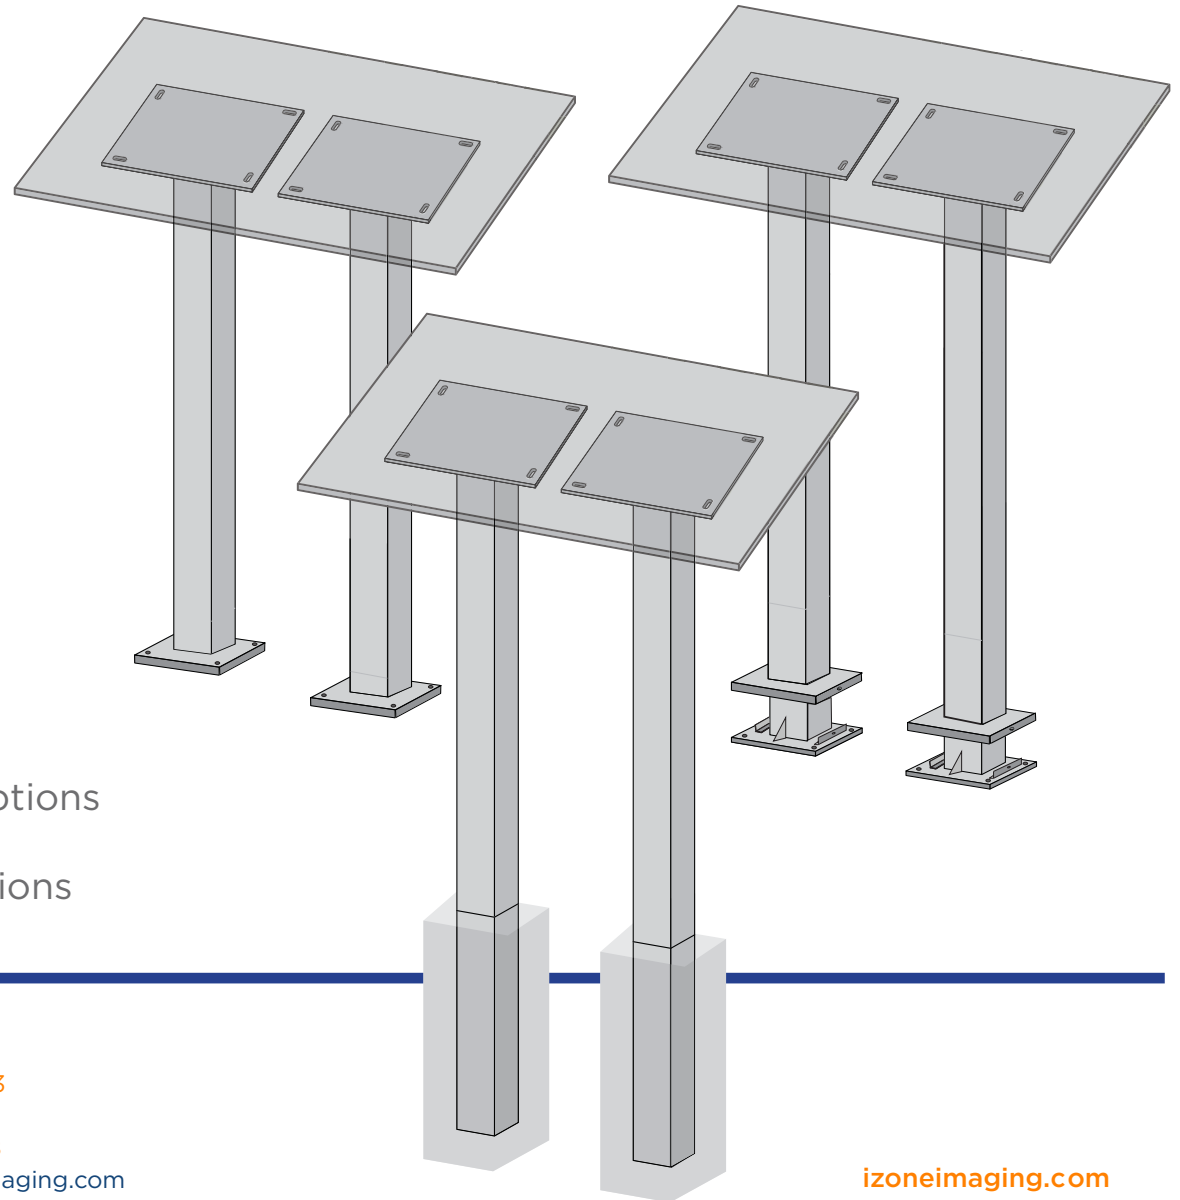

# Double Pedestal

## In-Ground Mount and Surface Mount All Aluminum Construction

- > **Standard Mount Plate Sizes**

6" x 6", 12" x 12", 12" x 18", 16" x 20"  
Plus Large Mount Plate with Center  
Hole Patterns for Posts

- > **30 or 45 Degree** and Flush Mount Options

# Double Pedestal

**In-Ground Mount and Surface Mount**  
**All Aluminum Construction**

Exploded View  
Optional Upgrade  
Deluxe Mount

- > **Standard Mount Plate Sizes**  
6" x 6", 12" x 12", 12" x 18", 16" x 20"  
Plus Large Mount Plate with Center Hole Patterns for Posts
- > **30 or 45 Degree** and Flush Mount Options
- > **Basic and Deluxe** Surface Mount Options