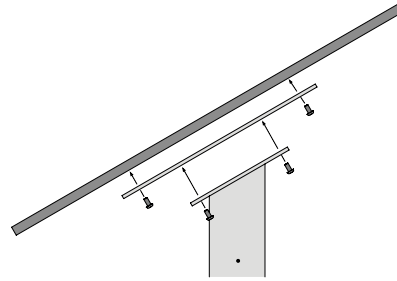

## In-Ground Mount and Surface Mount All Aluminum Construction

- > **Standard Mount Plate Sizes**

6" x 6", 12" x 12", 12" x 18", 16" x 20"  
Plus Large Mount Plate with Center  
Hole Patterns for Posts

- > **30 or 45 Degree** and Flush Mount Options

- > **Basic and Deluxe** Surface Mount Options

**Toll Free** 888.464.9663  
**Local** 254.778.0722  
**Fax** 254.778.0938  
**Email** [info@izoneimaging.com](mailto:info@izoneimaging.com)

[izoneimaging.com](http://izoneimaging.com)

# Double Pedestal

**In-Ground Mount and Surface Mount**  
**All Aluminum Construction**

Exploded View  
Optional Upgrade  
Deluxe Mount

- > **Standard Mount Plate Sizes**  
6" x 6", 12" x 12", 12" x 18", 16" x 20"  
Plus Large Mount Plate with Center Hole Patterns for Posts
- > **30 or 45 Degree** and Flush Mount Options
- > **Basic and Deluxe** Surface Mount Options