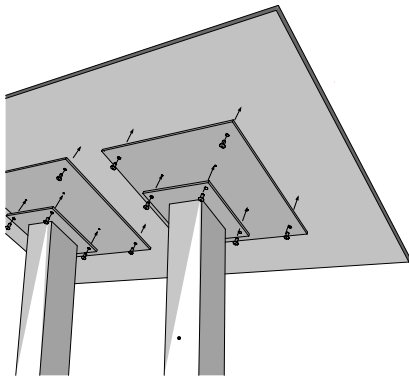

## In-Ground Mount and Surface Mount All Aluminum Construction

- > **Standard Mount Plate Sizes**

6" x 6", 12" x 12", 12" x 18", 16" x 20"  
Plus Large Mount Plate with Center  
Hole Patterns for Posts

- > **30 or 45 Degree** and Flush Mount Options

- > **Basic and Deluxe** Surface Mount Options

**Toll Free** 888.464.9663  
**Local** 254.778.0722  
**Fax** 254.778.0938  
**Email** [info@izoneimaging.com](mailto:info@izoneimaging.com)

[izoneimaging.com](http://izoneimaging.com)

# Double Pedestal

**In-Ground Mount and Surface Mount**  
**All Aluminum Construction**

Exploded View  
Optional Upgrade  
Deluxe Mount

- > **Standard Mount Plate Sizes**  
6" x 6", 12" x 12", 12" x 18", 16" x 20"  
Plus Large Mount Plate with Center Hole Patterns for Posts
- > **30 or 45 Degree** and Flush Mount Options
- > **Basic and Deluxe** Surface Mount Options