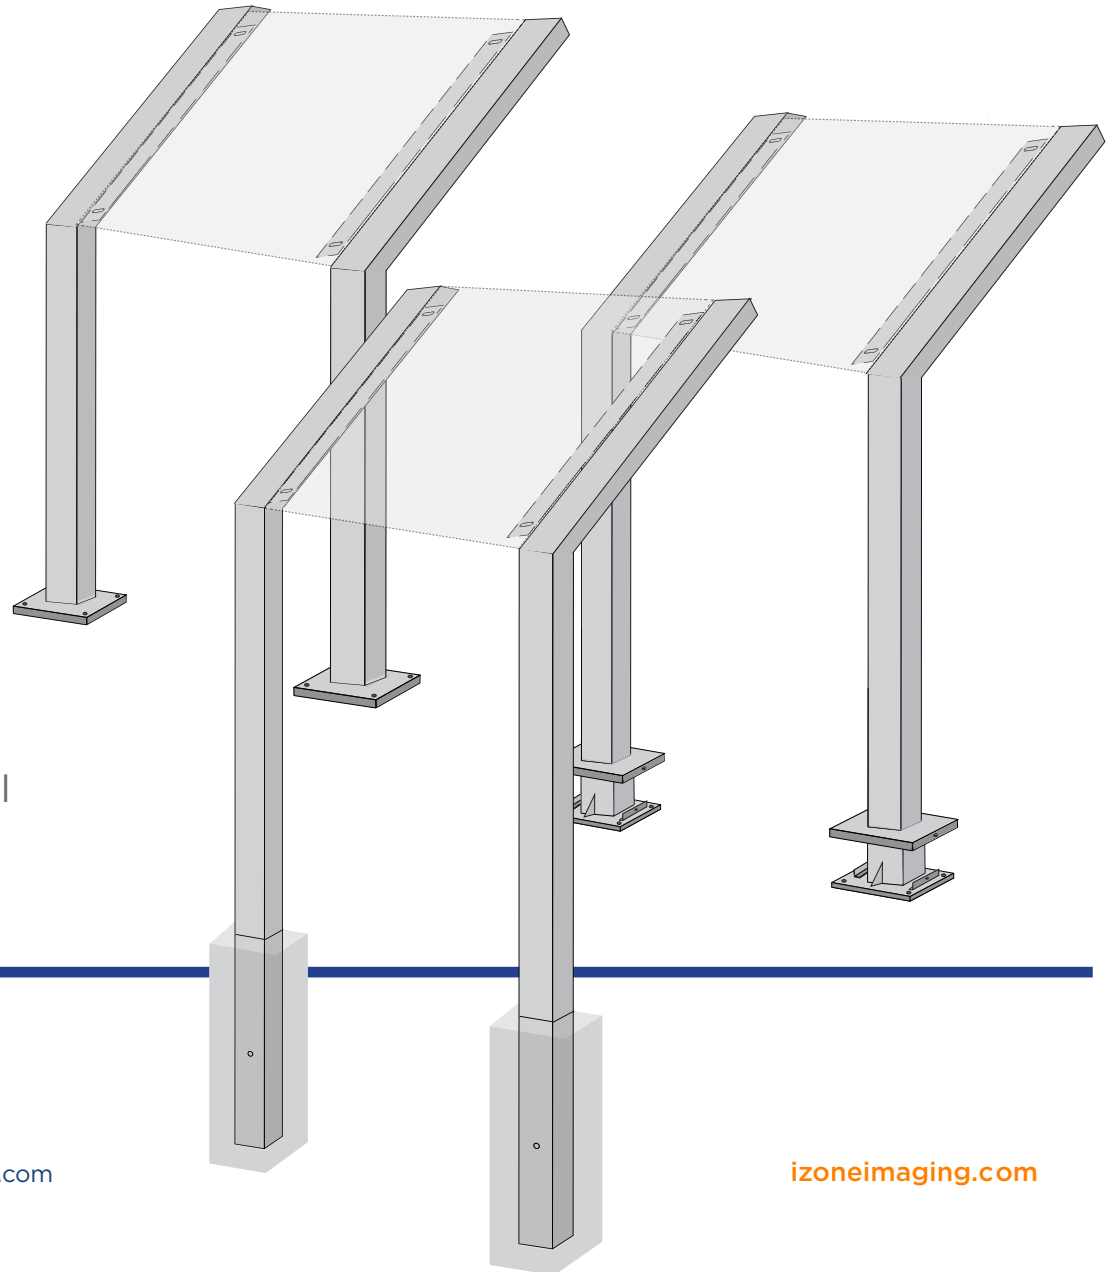

Cantilever Pedestal - Bracketed

In-Ground Mount and Surface Mount All Aluminum Construction

- > **Panel can be Flush or Offset from top of posts**
2" x 4" Posts Standard 3" x 3"
or 2" x 6" also available
- > **Standard Post Lengths**
48" for In-Ground Mount.
Standard pedestal is for
24" high CHPL panel.
- > **Panel attaches to welded mount angles**
on post with hardware provided by panel
MFR. Length of mount angle and post
ARM varies by panel height

Toll Free 888.464.9663
Local 254.778.0722
Fax 254.778.0938
Email info@izoneimaging.com

izoneimaging.com

Cantilever Pedestal - Bracketed

In-Ground Mount and Surface Mount
All Aluminum Construction

> **Panel can be Flush or Offset from top of posts**

2" x 4" Posts Standard 3" x 3"
or 2" x 6" also available

> **Standard Post Lengths**

48" for In-Ground Mount.
Standard pedestal is for
24" high CHPL panel.

> **Panel attaches to welded mount angles**

on post with hardware provided by panel
MFR. Length of mount angle and post
ARM varies by panel height