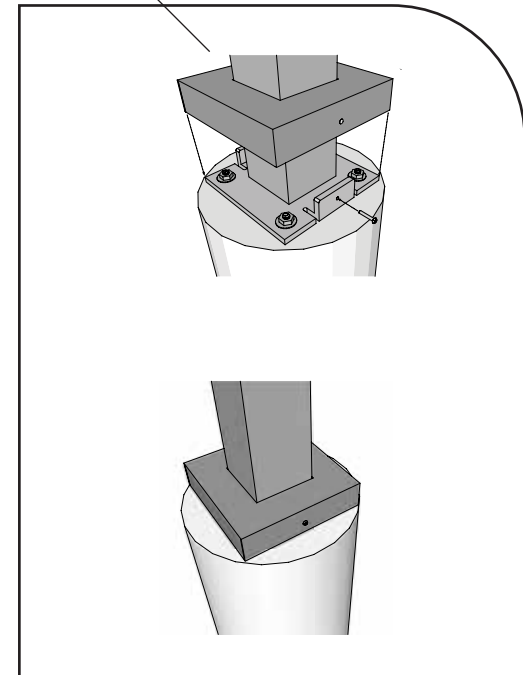

Cantilever Pedestal - Bracketed

In-Ground Mount and Surface Mount All Aluminum Construction

- > **Panel can be Flush or Offset from top of posts**
2" x 4" Posts Standard 3" x 3"
or 2" x 6" also available
- > **Standard Post Lengths**
48" for In-Ground Mount.
Standard pedestal is for
24" high CHPL panel.
- > **Panel attaches to welded mount angles**
on post with hardware provided by panel
MFR. Length of mount angle and post
ARM varies by panel height

2" x 4" Posts Standard 3" x 3"
or 2" x 6" also available

> **Standard Post Lengths**

48" for In-Ground Mount.
Standard pedestal is for
24" high CHPL panel.

> **Panel attaches to welded mount angles**

on post with hardware provided by panel
MFR. Length of mount angle and post
ARM varies by panel height

Exploded View
Optional Upgrade
Deluxe Mount

Toll Free 888.464.9663
Local 254.778.0722
Fax 254.778.0938
Email info@izoneimaging.com

izoneimaging.com