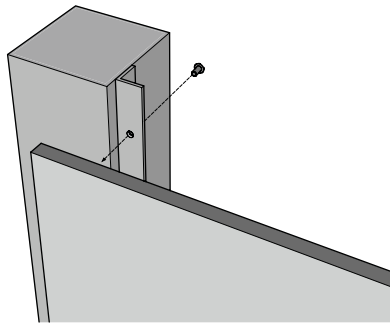

Cantilever Pedestal - Bracketed

In-Ground Mount and Surface Mount All Aluminum Construction

- > **Panel can be Flush or Offset from top of posts**
2" x 4" Posts Standard 3" x 3"
or 2" x 6" also available
- > **Standard Post Lengths**
48" for In-Ground Mount.
Standard pedestal is for
24" high CHPL panel.
- > **Panel attaches to welded mount angles**
on post with hardware provided by panel
MFR. Length of mount angle and post
ARM varies by panel height

Toll Free 888.464.9663
Local 254.778.0722
Fax 254.778.0938
Email info@izoneimaging.com

izoneimaging.com

Cantilever Pedestal - Bracketed

In-Ground Mount and Surface Mount
All Aluminum Construction

> **Panel can be Flush or Offset from top of posts**

2" x 4" Posts Standard 3" x 3"
or 2" x 6" also available

> **Standard Post Lengths**

48" for In-Ground Mount.
Standard pedestal is for
24" high CHPL panel.

> **Panel attaches to welded mount angles**

on post with hardware provided by panel
MFR. Length of mount angle and post
ARM varies by panel height