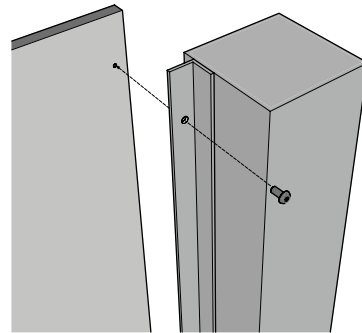

Cantilever Pedestal - Bracketed

In-Ground Mount and Surface Mount All Aluminum Construction

- > **Panel can be Flush or Offset from top of posts**
2" x 4" Posts Standard 3" x 3"
or 2" x 6" also available
- > **Standard Post Lengths**
48" for In-Ground Mount.
Standard pedestal is for
24" high CHPL panel.
- > **Panel attaches to welded mount angles**
on post with hardware provided by panel
MFR. Length of mount angle and post
ARM varies by panel height

Toll Free 888.464.9663
Local 254.778.0722
Fax 254.778.0938
Email info@izoneimaging.com

izoneimaging.com

Cantilever Pedestal - Bracketed

In-Ground Mount and Surface Mount
All Aluminum Construction

> **Panel can be Flush or Offset from top of posts**

2" x 4" Posts Standard 3" x 3"
or 2" x 6" also available

> **Standard Post Lengths**

48" for In-Ground Mount.
Standard pedestal is for
24" high CHPL panel.

> **Panel attaches to welded mount angles**

on post with hardware provided by panel
MFR. Length of mount angle and post
ARM varies by panel height